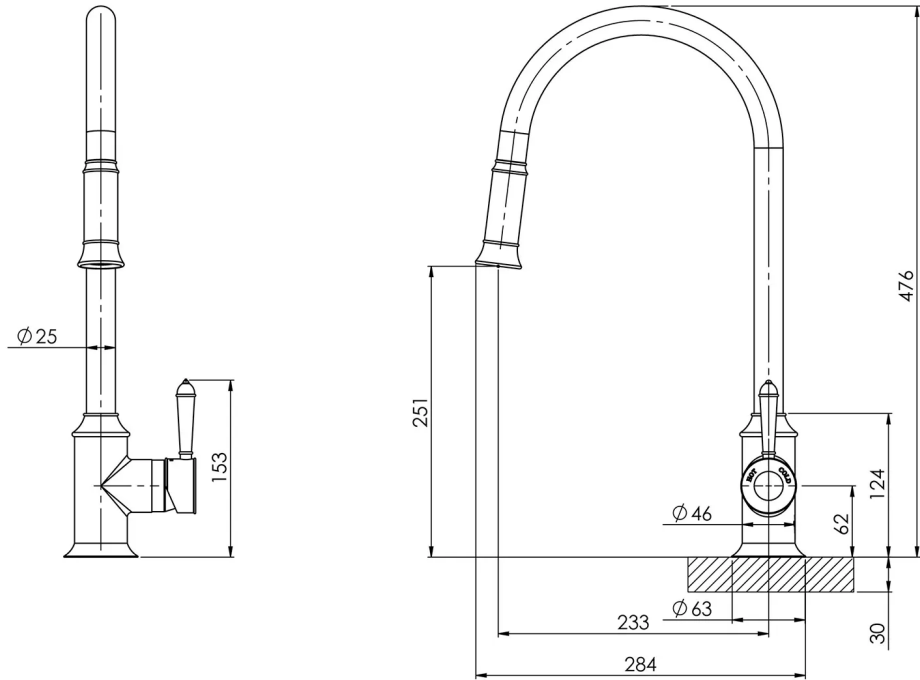

NOSTALGIA

NOSTALGIA PULL OUT SINK MIXER

SPECIFICATIONS

AVAILABLE IN

NS710 CHR
Chrome

NS710-40
Brushed Nickel

NS710-33
Antique Black

NS710-62
Chrome / Natural White

INFORMATION

Temperature Rating
1 - 75°C

Pressure Rating
150 - 500kPa

MAINTENANCE AND CARE:

- All surfaces should be cleaned with mild liquid detergent or soap and water.
- Do not use cream cleaners or citrus based cleaning products, as they are abrasive.
- Use of unsuitable cleaning agents may damage the surface.
- Any damage caused in this way will not be covered by warranty.

Please visit <https://www.phoenixtapware.com.au/warranty> to view the full warranty

While we aim to ensure the specifications shown are correct at time of printing, Phoenix Tapware reserves the right to make modifications without prior notice. Always use the physical product measurements for mark-ups and roughing-in as the line drawing shown may differ from the actual product over time. All measurements are shown in millimetres. Colours may vary from image shown.

Ph: +61 3 9780 4200
29/05/2023
phoenixtapware.com.au