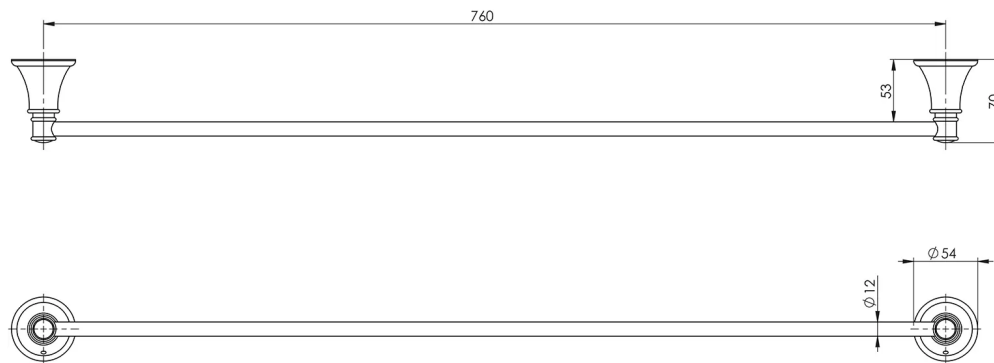

NOSTALGIA

NOSTALGIA SINGLE TOWEL RAIL 760MM

SPECIFICATIONS

AVAILABLE IN

NS802 CHR
Chrome

NS802-40
Brushed Nickel

NS802-33
Antique Black

INFORMATION