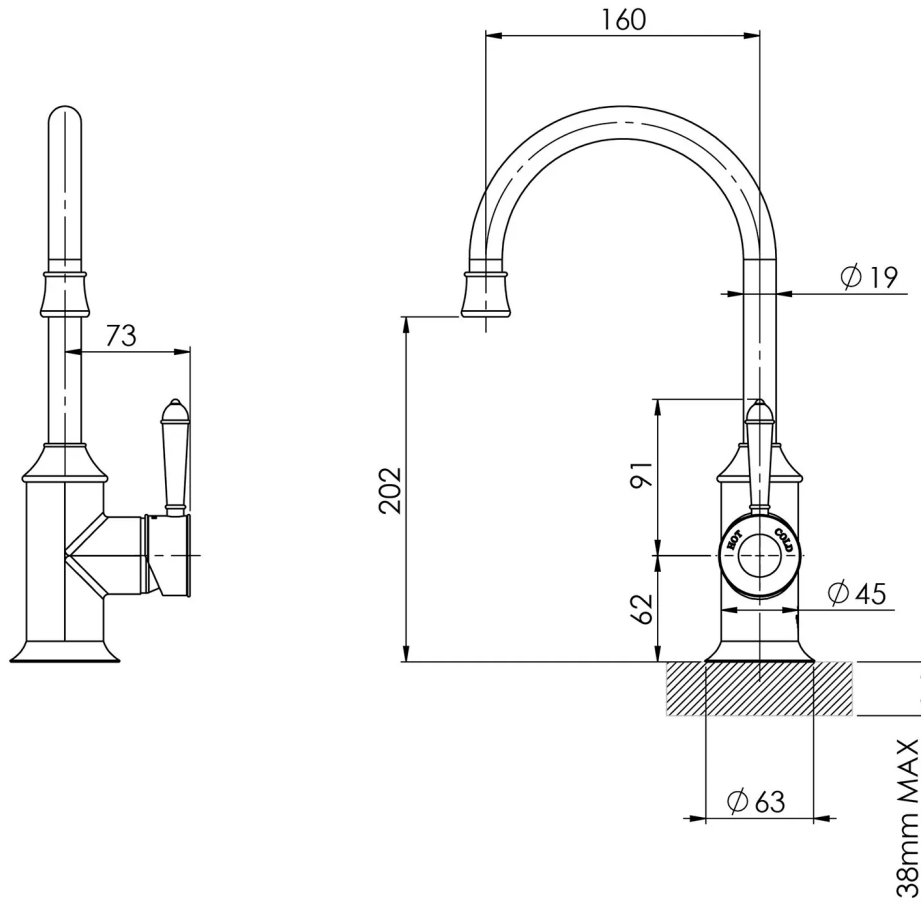

NOSTALGIA

NOSTALGIA SINK MIXER 160MM GOOSENECK

SPECIFICATIONS

AVAILABLE IN

NS730 CHR
Chrome

NS730-62
Chrome / Natural White

INFORMATION

Temperature Rating
1 - 75°C

Please visit <https://www.phoenixtapware.com.au/warranty> to view the full warranty

While we aim to ensure the specifications shown are correct at time of printing, Phoenix Tapware reserves the right to make modifications without prior notice. Always use the physical product measurements for mark-ups and roughing-in as the line drawing shown may differ from the actual product over time. All measurements are shown in millimetres. Colours may vary from image shown.