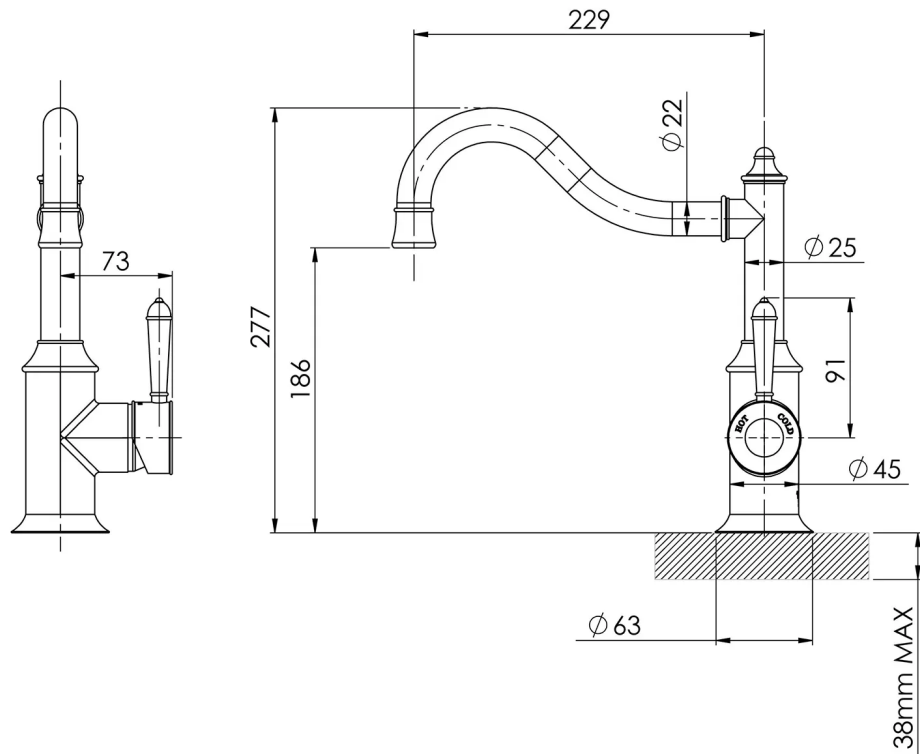

## SPECIFICATIONS

Please visit <https://www.phoenixtapware.com.au/warranty> to view the full warranty

While we aim to ensure the specifications shown are correct at time of printing, Phoenix Tapware reserves the right to make modifications without prior notice. Always use the physical product measurements for mark-ups and roughing-in as the line drawing shown may differ from the actual product over time. All measurements are shown in millimetres. Colours may vary from image shown.