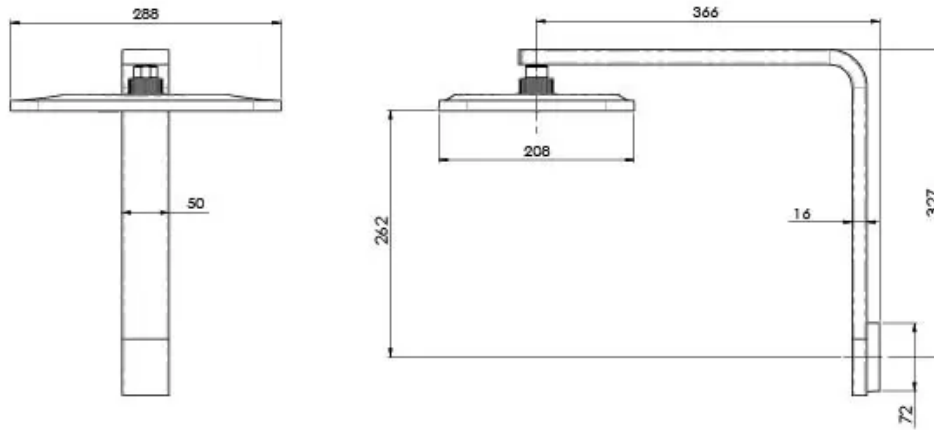

NX ORLI

NX ORLI SHOWER ARM & ROSE

SPECIFICATIONS

AVAILABLE IN

607-5100-00
Chrome

607-5100-10
Matte Black

INFORMATION

Temperature Rating
1 - 75°C

Please visit <https://www.phoenixtapware.com.au/warranty> to view the full warranty

While we aim to ensure the specifications shown are correct at time of printing, Phoenix Tapware reserves the right to make modifications without prior notice. Always use the physical product measurements for mark-ups and roughing-in as the line drawing shown may differ from the actual product over time. All measurements are shown in millimetres. Colours may vary from image shown.