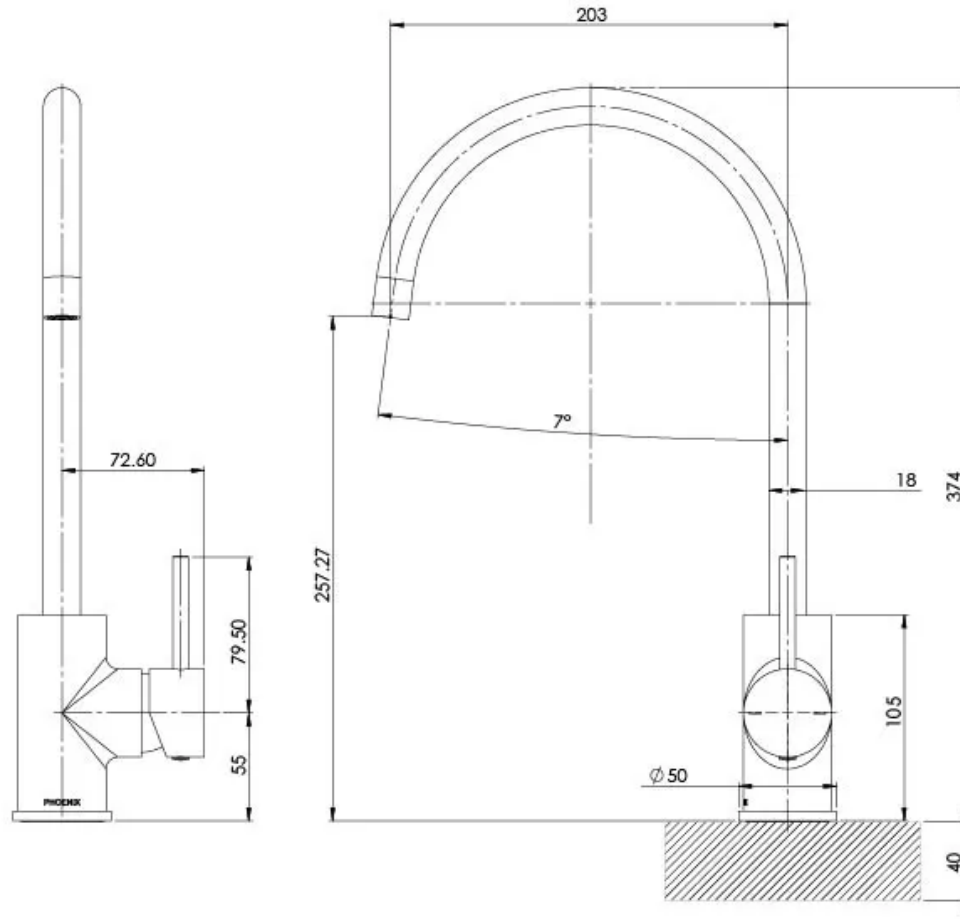

## PINA SINK MIXER 200MM GOOSENECK

## SPECIFICATIONS

Please visit <https://www.phoenixtapware.com.au/warranty> to view the full warranty

While we aim to ensure the specifications shown are correct at time of printing, Phoenix Tapware reserves the right to make modifications without prior notice. Always use the physical product measurements for mark-ups and roughing-in as the line drawing shown may differ from the actual product over time. All measurements are shown in millimetres. Colours may vary from image shown.