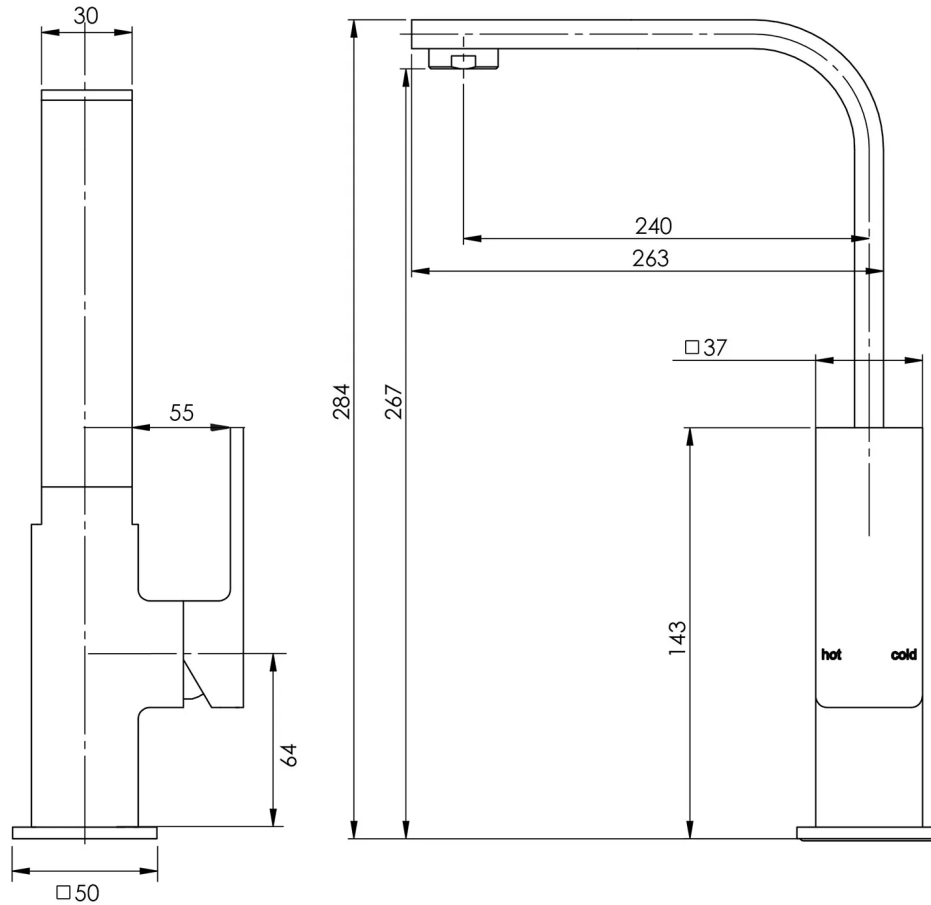

RADII

RADII SINK MIXER 240MM

SPECIFICATIONS

AVAILABLE IN

RA730 CHR
Chrome

INFORMATION

Temperature Rating
1 - 75°C

Pressure Rating
150 - 500kPa

Please visit <https://www.phoenixtapware.com.au/warranty> to view the full warranty

While we aim to ensure the specifications shown are correct at time of printing, Phoenix Tapware reserves the right to make modifications without prior notice. Always use the physical product measurements for mark-ups and roughing-in as the line drawing shown may differ from the actual product over time. All measurements are shown in millimetres. Colours may vary from image shown.