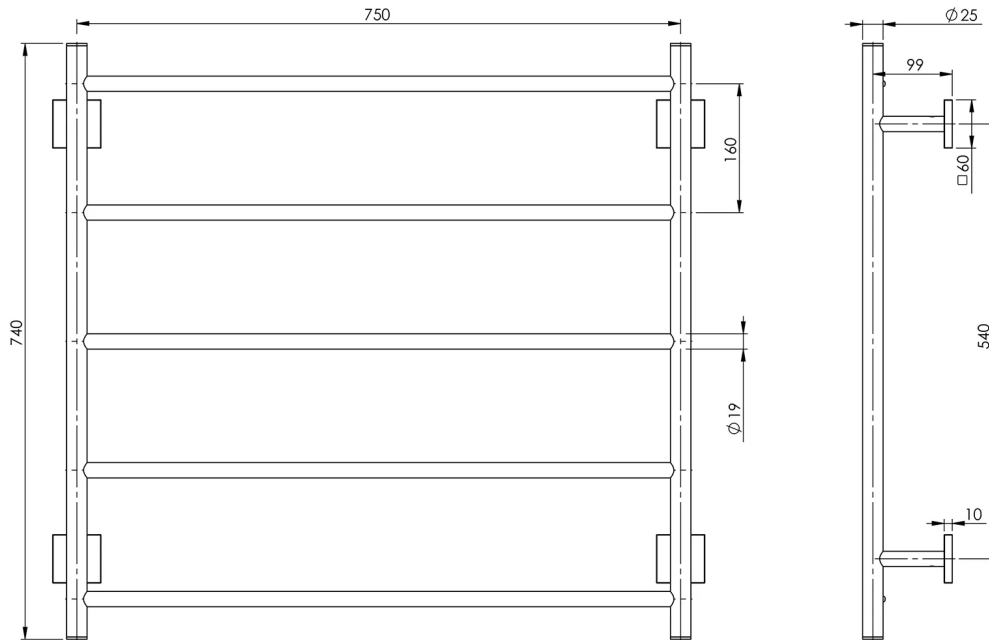

## RADII TOWEL LADDER 750 X 740MM SQUARE PLATE