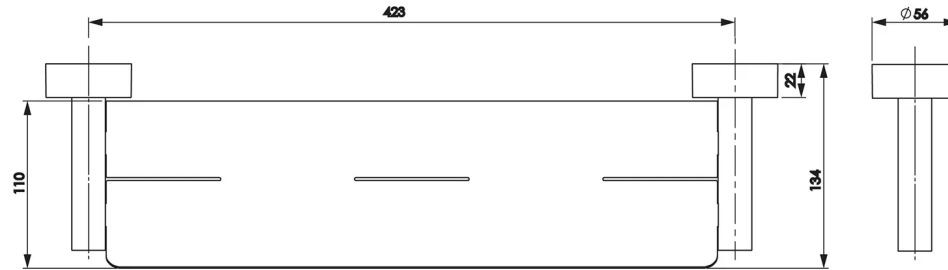

VIVID

VIVID METAL SHELF

SPECIFICATIONS

AVAILABLE IN

VA886 CHR
Chrome

INFORMATION

MAINTENANCE AND CARE:

- All surfaces should be cleaned with mild liquid detergent or soap and water.
- Do not use cream cleaners or citrus based cleaning products, as they are abrasive.
- Use of unsuitable cleaning agents may damage the surface.
- Any damage caused in this way will not be covered by warranty.

Please visit <https://www.phoenixtapware.com.au/warranty> to view the full warranty

While we aim to ensure the specifications shown are correct at time of printing, Phoenix Tapware reserves the right to make modifications without prior notice. Always use the physical product measurements for mark-ups and roughing-in as the line drawing shown may differ from the actual product over time. All measurements are shown in millimetres. Colours may vary from image shown.

Ph: +61 3 9780 4200
30/05/2023
phoenixtapware.com.au