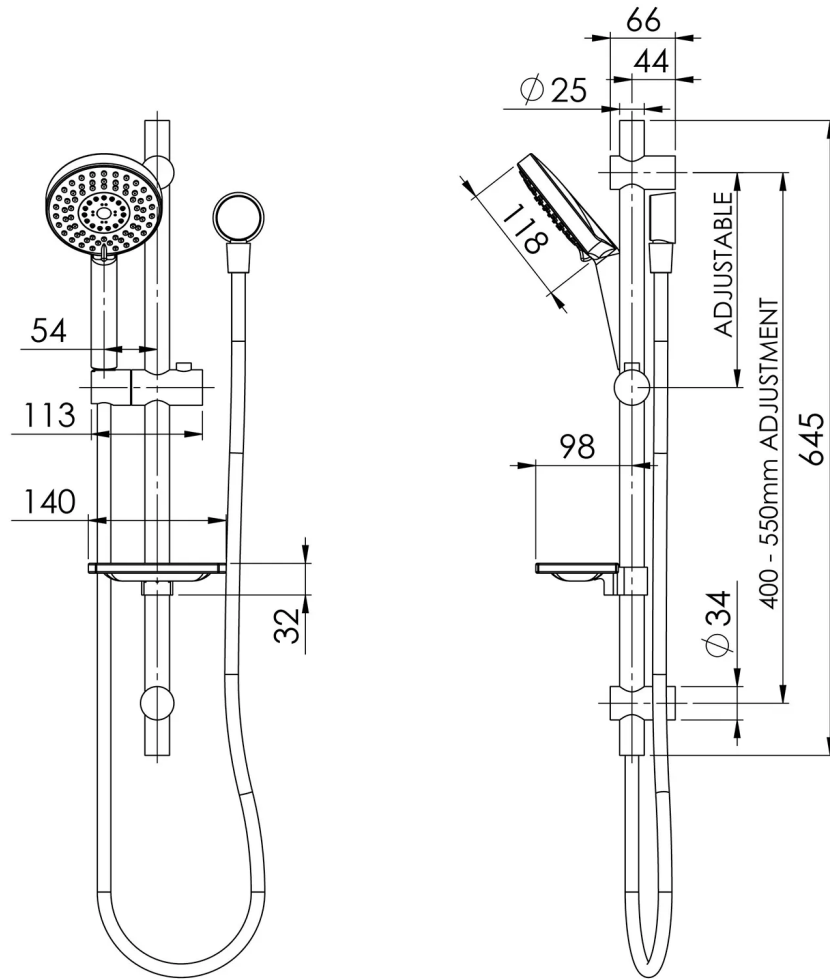

VIVID

VIVID RAIL SHOWER

SPECIFICATIONS

AVAILABLE IN

V685 CHR
Chrome

V685 BN
Brushed Nickel

V685 GM
Gun Metal

V685 MB
Matte Black

V685-12
Brushed Gold

INFORMATION

Temperature Rating
1 - 75°C

Pressure Rating
150 - 500kPa

MAINTENANCE AND CARE:

- All surfaces should be cleaned with mild liquid detergent or soap and water.
- Do not use cream cleaners or citrus based cleaning products, as they are abrasive.
- Use of unsuitable cleaning agents may damage the surface.
- Any damage caused in this way will not be covered by warranty.

Please visit <https://www.phoenixtapware.com.au/warranty> to view the full warranty

While we aim to ensure the specifications shown are correct at time of printing, Phoenix Tapware reserves the right to make modifications without prior notice. Always use the physical product measurements for mark-ups and roughing-in as the line drawing shown may differ from the actual product over time. All measurements are shown in millimetres. Colours may vary from image shown.