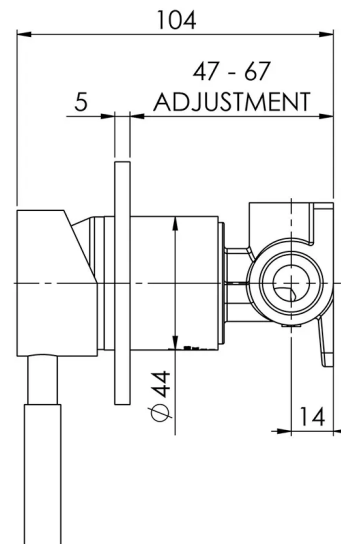

VIVID

VIVID SHOWER / WALL MIXER

SPECIFICATIONS

AVAILABLE IN

V780 CHR
Chrome

INFORMATION

Temperature Rating
1 - 75°C

Pressure Rating
150 - 500kPa