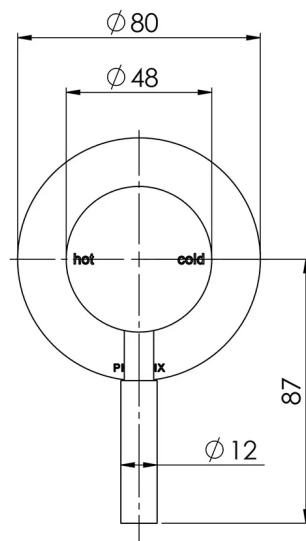

VIVID

VIVID SHOWER / WALL MIXER

SPECIFICATIONS

AVAILABLE IN

V780 CHR
Chrome

INFORMATION

Temperature Rating
1 - 75°C

Pressure Rating
150 - 500kPa