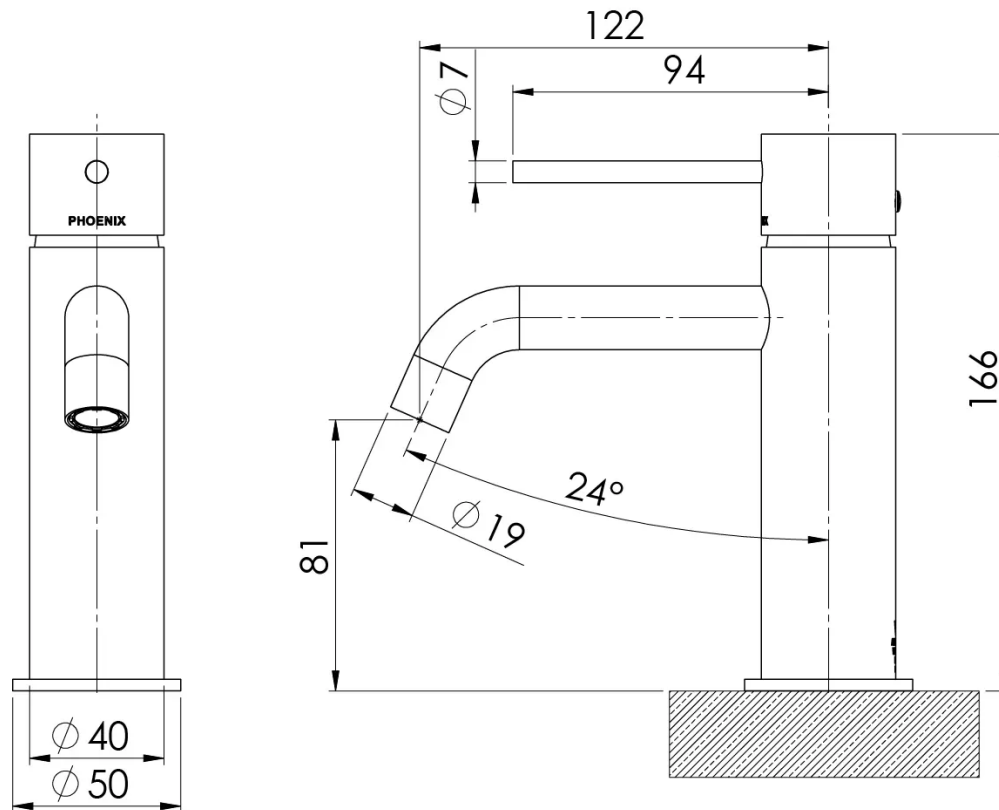

VIVID SLIMLINE

VIVID SLIMLINE BASIN MIXER CURVED OUTLET

SPECIFICATIONS

AVAILABLE IN

VS7701-00
Chrome

VS7701-40
Brushed Nickel

VS7701-30
Gun Metal

VS7701-31
Brushed Carbon

VS7701-10
Matte Black

VS7701-12
Brushed Gold

INFORMATION

Temperature Rating
1 - 75°C

Pressure Rating
150 - 500kPa

MAINTENANCE AND CARE:

- All surfaces should be cleaned with mild liquid detergent or soap and water.
- Do not use cream cleaners or citrus based cleaning products, as they are abrasive.
- Use of unsuitable cleaning agents may damage the surface.
- Any damage caused in this way will not be covered by warranty.

Please visit <https://www.phoenixtapware.com.au/warranty> to view the full warranty

While we aim to ensure the specifications shown are correct at time of printing, Phoenix Tapware reserves the right to make modifications without prior notice. Always use the physical product measurements for mark-ups and roughing-in as the line drawing shown may differ from the actual product over time. All measurements are shown in millimetres. Colours may vary from image shown.