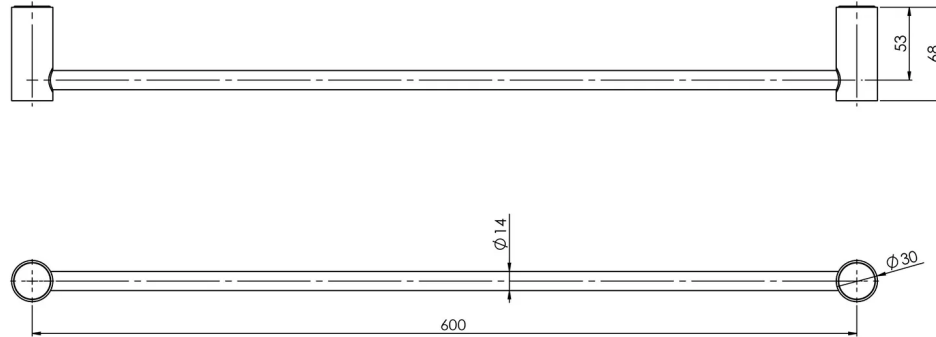

## VIVID SLIMLINE SINGLE TOWEL RAIL 600MM

## SPECIFICATIONS

Please visit <https://www.phoenixtapware.com.au/warranty> to view the full warranty

While we aim to ensure the specifications shown are correct at time of printing, Phoenix Tapware reserves the right to make modifications without prior notice. Always use the physical product measurements for mark-ups and roughing-in as the line drawing shown may differ from the actual product over time. All measurements are shown in millimetres. Colours may vary from image shown.