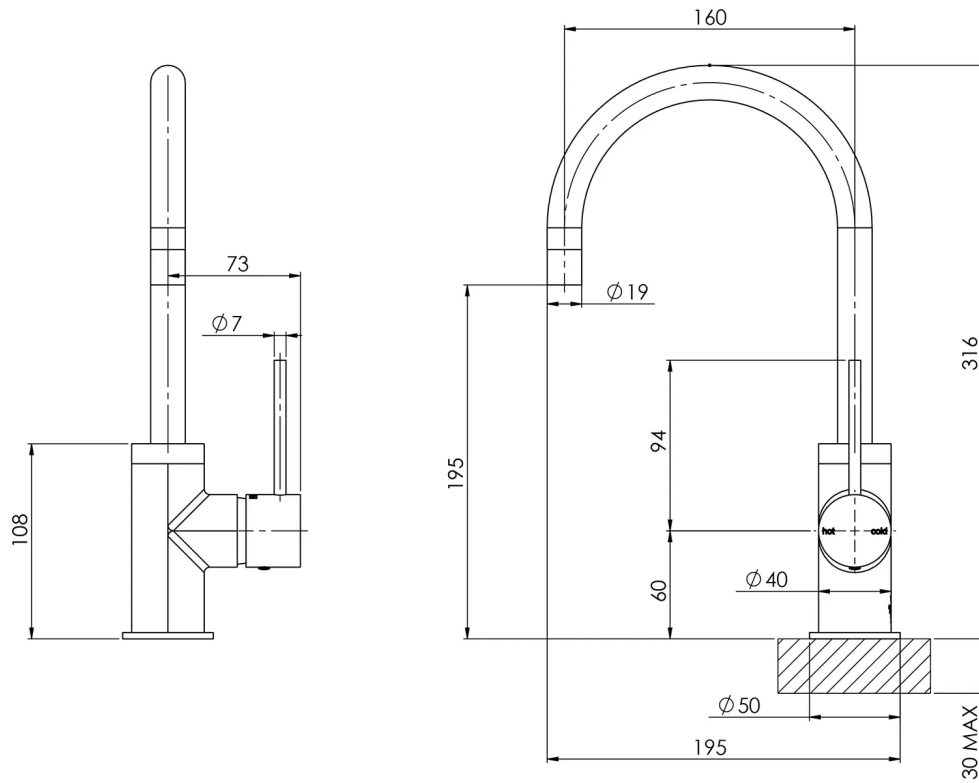

VIVID SLIMLINE

VIVID SLIMLINE SINK MIXER 160MM GOOSENECK

SPECIFICATIONS

AVAILABLE IN

VS735 CHR
Chrome

VS735 BN
Brushed Nickel

VS735 GM
Gun Metal

VS735-31
Brushed Carbon