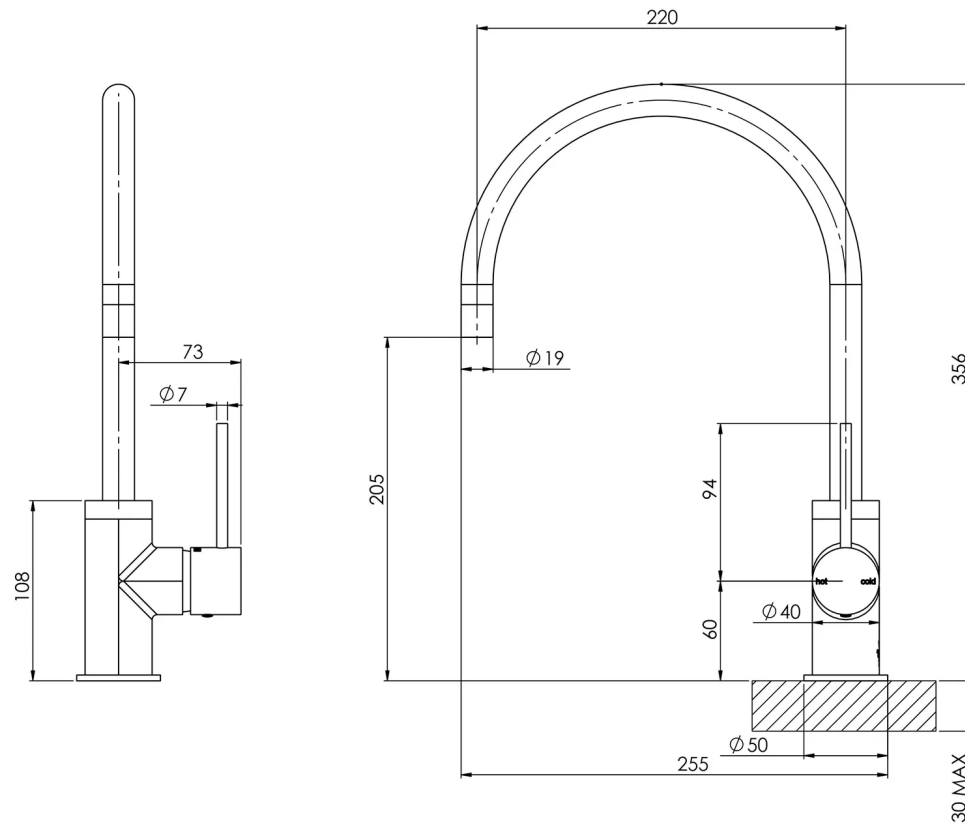

VIVID SLIMLINE

VIVID SLIMLINE SINK MIXER 220MM GOOSENECK

SPECIFICATIONS

AVAILABLE IN

VS733 CHR
Chrome

VS733 BN
Brushed Nickel

VS733 GM
Gun Metal

VS733-31
Brushed Carbon

Please visit <https://www.phoenixtapware.com.au/warranty> to view the full warranty

While we aim to ensure the specifications shown are correct at time of printing, Phoenix Tapware reserves the right to make modifications without prior notice. Always use the physical product measurements for mark-ups and roughing-in as the line drawing shown may differ from the actual product over time. All measurements are shown in millimetres. Colours may vary from image shown.