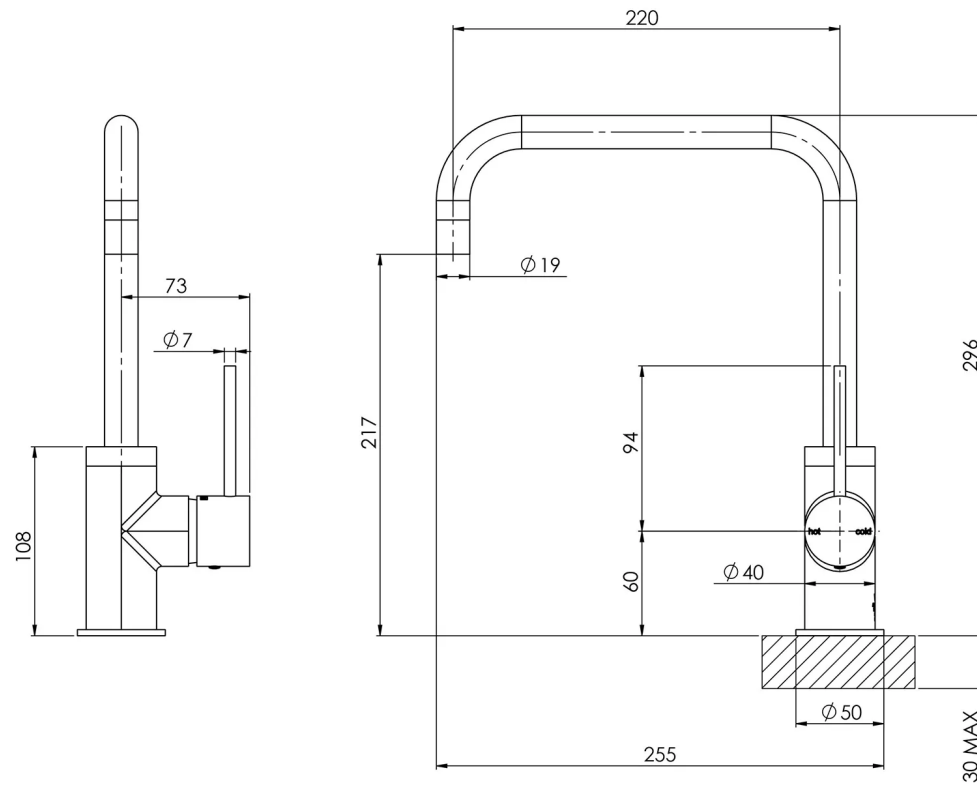

## VIVID SLIMLINE SINK MIXER 220MM SQUARELINE

## SPECIFICATIONS

Please visit <https://www.phoenixtapware.com.au/warranty> to view the full warranty

While we aim to ensure the specifications shown are correct at time of printing, Phoenix Tapware reserves the right to make modifications without prior notice. Always use the physical product measurements for mark-ups and roughing-in as the line drawing shown may differ from the actual product over time. All measurements are shown in millimetres. Colours may vary from image shown.