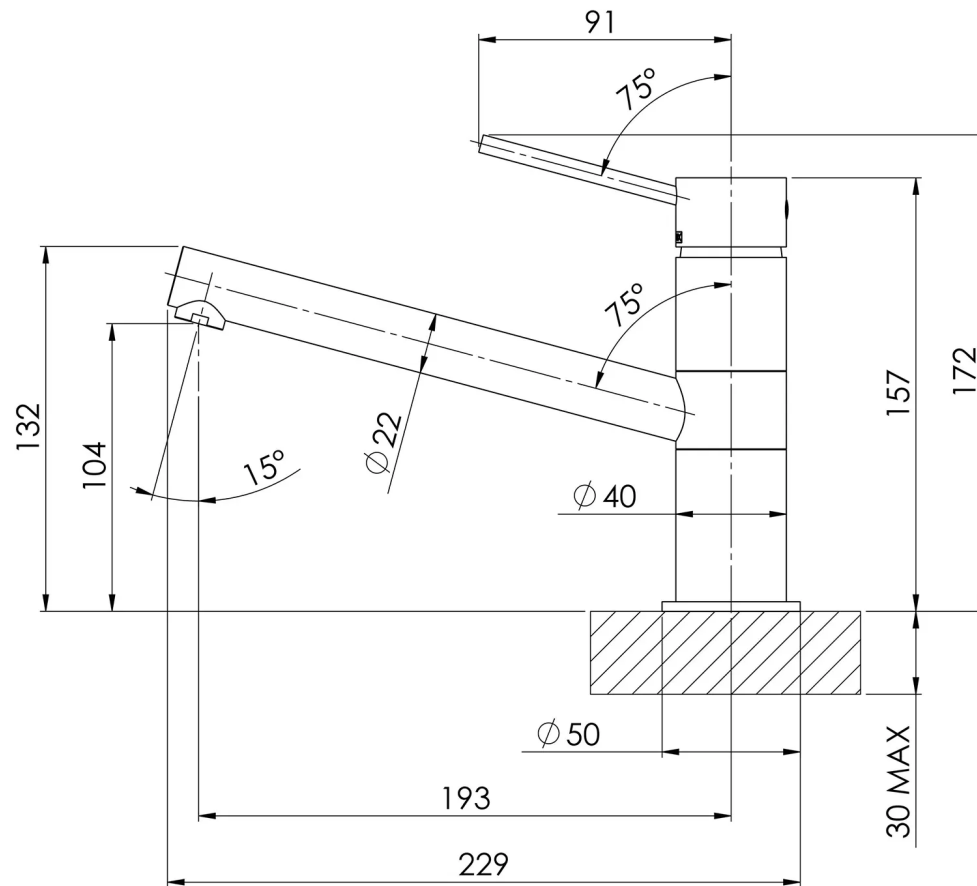

VIVID SLIMLINE

VIVID SLIMLINE SINK MIXER

SPECIFICATIONS

AVAILABLE IN

VS730 CHR
Chrome

INFORMATION

Temperature Rating
1 - 75°C

Pressure Rating
150 - 500kPa

Please visit <https://www.phoenixtapware.com.au/warranty> to view the full warranty

While we aim to ensure the specifications shown are correct at time of printing, Phoenix Tapware reserves the right to make modifications without prior notice. Always use the physical product measurements for mark-ups and roughing-in as the line drawing shown may differ from the actual product over time. All measurements are shown in millimetres. Colours may vary from image shown.