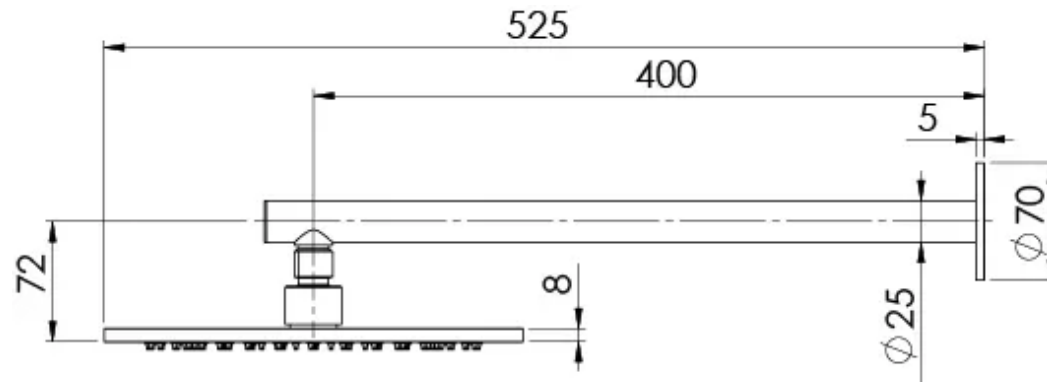

VIVID SLIMLINE SS

VIVID SLIMLINE SS 316 SHOWER ARM AND ROSE

SPECIFICATIONS

AVAILABLE IN

316-5200-51
Stainless Steel

INFORMATION

Temperature Rating
1 - 75°C

Pressure Rating
150 - 500kPa

Please visit <https://www.phoenixtapware.com.au/warranty> to view the full warranty

While we aim to ensure the specifications shown are correct at time of printing, Phoenix Tapware reserves the right to make modifications without prior notice. Always use the physical product measurements for mark-ups and roughing-in as the line drawing shown may differ from the actual product over time. All measurements are shown in millimetres. Colours may vary from image shown.