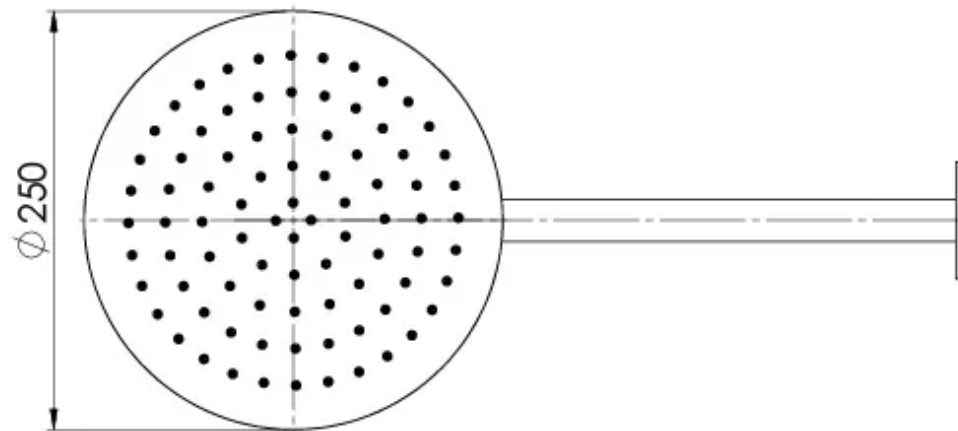

VIVID SLIMLINE SS

VIVID SLIMLINE SS 316 SHOWER ARM AND ROSE

SPECIFICATIONS

AVAILABLE IN

316-5200-51
Stainless Steel

INFORMATION

Temperature Rating
1 - 75°C

Pressure Rating
150 - 500kPa