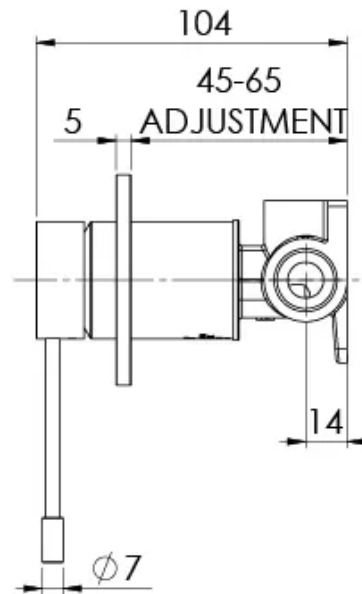

VIVID SLIMLINE SS

VIVID SLIMLINE SS 316 SHOWER / WALL MIXER

SPECIFICATIONS

AVAILABLE IN

316-7800-51
Stainless Steel

INFORMATION

Temperature Rating
1 - 75°C

Pressure Rating
150 - 500kPa

Please visit <https://www.phoenixtapware.com.au/warranty> to view the full warranty

While we aim to ensure the specifications shown are correct at time of printing, Phoenix Tapware reserves the right to make modifications without prior notice. Always use the physical product measurements for mark-ups and roughing-in as the line drawing shown may differ from the actual product over time. All measurements are shown in millimetres. Colours may vary from image shown.