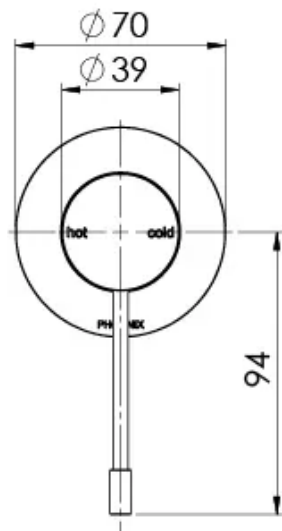

VIVID SLIMLINE SS

VIVID SLIMLINE SS 316 SHOWER / WALL MIXER

SPECIFICATIONS

AVAILABLE IN

316-7800-51
Stainless Steel

INFORMATION

Temperature Rating
1 - 75°C

Pressure Rating
150 - 500kPa

Please visit <https://www.phoenixtapware.com.au/warranty> to view the full warranty

While we aim to ensure the specifications shown are correct at time of printing, Phoenix Tapware reserves the right to make modifications without prior notice. Always use the physical product measurements for mark-ups and roughing-in as the line drawing shown may differ from the actual product over time. All measurements are shown in millimetres. Colours may vary from image shown.