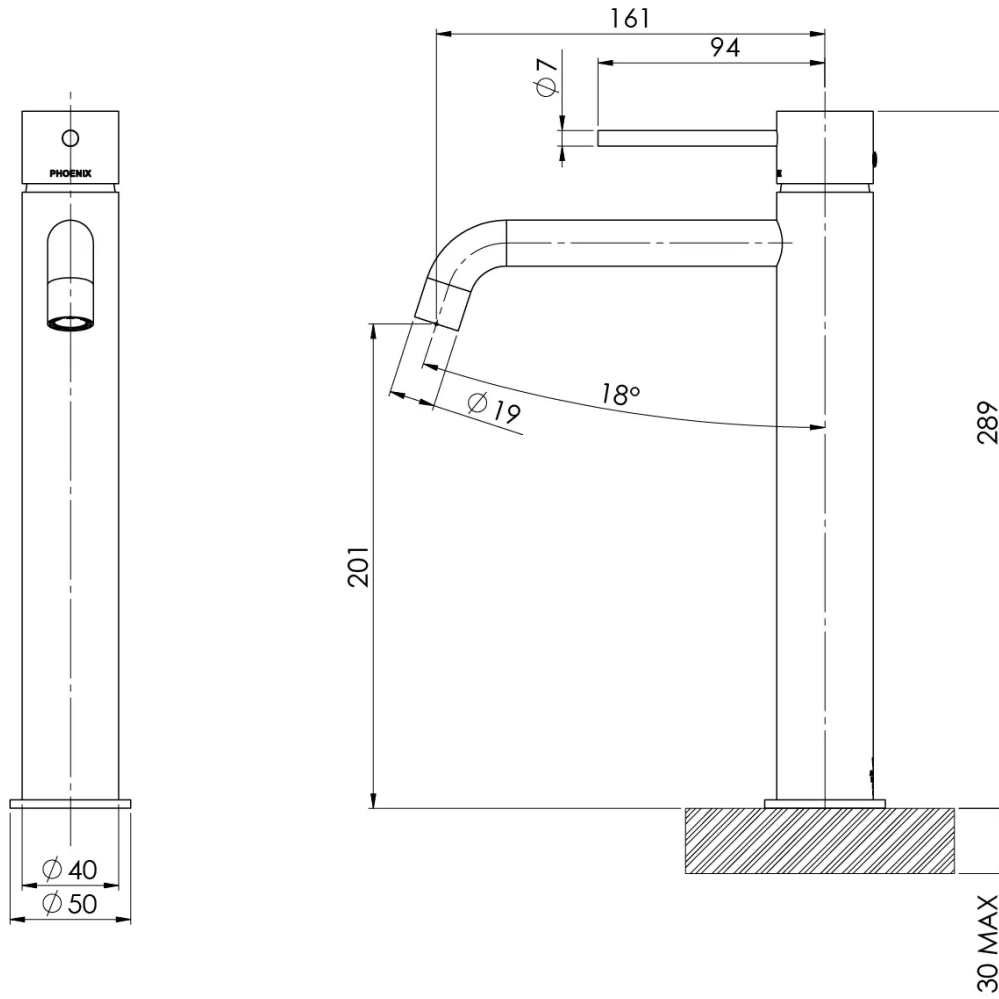

VIVID SLIMLINE

VIVID SLIMLINE VESSEL MIXER CURVED OUTLET

SPECIFICATIONS

AVAILABLE IN

VS7901-00
Chrome

VS7901-40
Brushed Nickel

VS7901-30
Gun Metal

VS7901-31
Brushed Carbon

VS7901-10
Matte Black

VS7901-12
Brushed Gold

INFORMATION

Temperature Rating
1 - 75°C

Pressure Rating
150 - 500kPa

MAINTENANCE AND CARE:

- All surfaces should be cleaned with mild liquid detergent or soap and water.
- Do not use cream cleaners or citrus based cleaning products, as they are abrasive.
- Use of unsuitable cleaning agents may damage the surface.
- Any damage caused in this way will not be covered by warranty.

Please visit <https://www.phoenixtapware.com.au/warranty> to view the full warranty

While we aim to ensure the specifications shown are correct at time of printing, Phoenix Tapware reserves the right to make modifications without prior notice. Always use the physical product measurements for mark-ups and roughing-in as the line drawing shown may differ from the actual product over time. All measurements are shown in millimetres. Colours may vary from image shown.