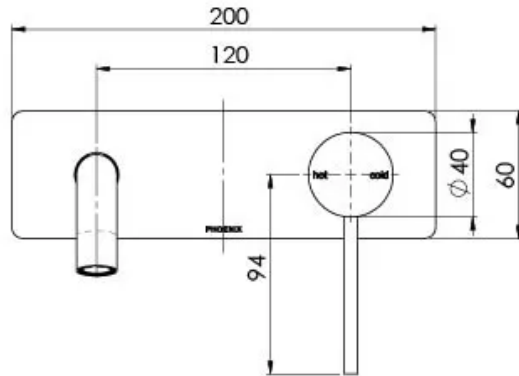

VIVID SLIMLINE

VIVID SLIMLINE WALL BATH MIXER SET 230MM CURVED

SPECIFICATIONS

AVAILABLE IN

VS7840-00
Chrome

VS7840-40
Brushed Nickel

VS7840-30
Gun Metal

VS7840-31
Brushed Carbon

VS7840-10
Matte Black

VS7840-12
Brushed Gold

INFORMATION

Temperature Rating
1 - 75°C

Pressure Rating
150 - 500kPa

MAINTENANCE AND CARE:

- All surfaces should be cleaned with mild liquid detergent or soap and water.
- Do not use cream cleaners or citrus based cleaning products, as they are abrasive.
- Use of unsuitable cleaning agents may damage the surface.
- Any damage caused in this way will not be covered by warranty.

Please visit <https://www.phoenixtapware.com.au/warranty> to view the full warranty

While we aim to ensure the specifications shown are correct at time of printing, Phoenix Tapware reserves the right to make modifications without prior notice. Always use the physical product measurements for mark-ups and roughing-in as the line drawing shown may differ from the actual product over time. All measurements are shown in millimetres. Colours may vary from image shown.

Ph: +61 3 9780 4200
01/06/2023
phoenixtapware.com.au