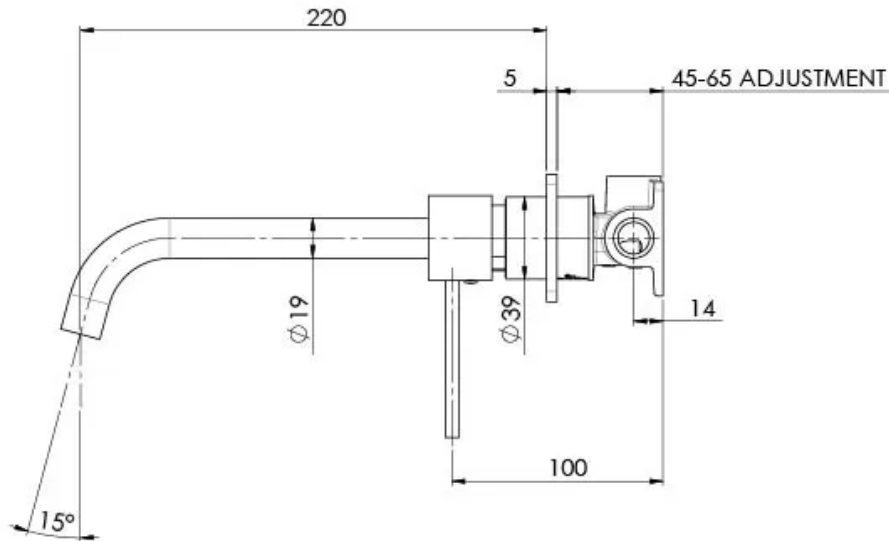

## VIVID SLIMLINE WALL BATH MIXER SET 230MM CURVED

## SPECIFICATIONS

Please visit <https://www.phoenixtapware.com.au/warranty> to view the full warranty

While we aim to ensure the specifications shown are correct at time of printing, Phoenix Tapware reserves the right to make modifications without prior notice. Always use the physical product measurements for mark-ups and roughing-in as the line drawing shown may differ from the actual product over time. All measurements are shown in millimetres. Colours may vary from image shown.