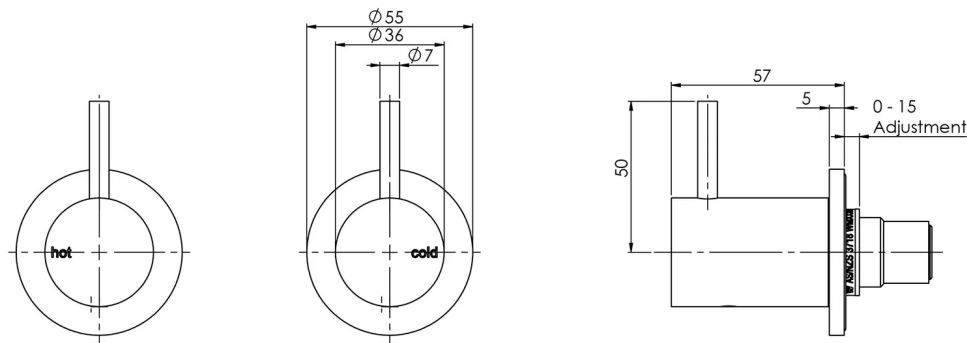

VIVID SLIMLINE

VIVID SLIMLINE WALL TOP ASSEMBLIES

SPECIFICATIONS

AVAILABLE IN

VS060 CHR
Chrome

VS060 BN
Brushed Nickel

VS060 GM
Gun Metal

VS060-31
Brushed Carbon

Please visit <https://www.phoenixtapware.com.au/warranty> to view the full warranty

While we aim to ensure the specifications shown are correct at time of printing, Phoenix Tapware reserves the right to make modifications without prior notice. Always use the physical product measurements for mark-ups and roughing-in as the line drawing shown may differ from the actual product over time. All measurements are shown in millimetres. Colours may vary from image shown.