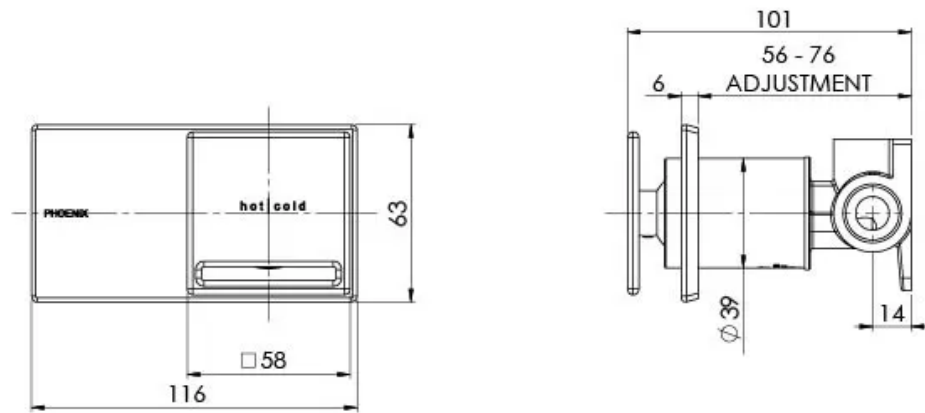

ZIMI

ZIMI SHOWER / WALL MIXER (HANDLES SOLD SEPARATELY)

SPECIFICATIONS

HANDLES SOLD SEPARATELY

AVAILABLE IN

116-7803-00
Chrome

116-7803-40
Brushed Nickel

116-7803-10
Matte Black

INFORMATION

Temperature Rating
1 - 75°C

Pressure Rating
150 - 500kPa

MAINTENANCE AND CARE:

- All surfaces should be cleaned with mild liquid detergent or soap and water.
- Do not use cream cleaners or citrus based cleaning products, as they are abrasive.
- Use of unsuitable cleaning agents may damage the surface.
- Any damage caused in this way will not be covered by warranty.

Please visit <https://www.phoenixtapware.com.au/warranty> to view the full warranty

While we aim to ensure the specifications shown are correct at time of printing, Phoenix Tapware reserves the right to make modifications without prior notice. Always use the physical product measurements for mark-ups and roughing-in as the line drawing shown may differ from the actual product over time. All measurements are shown in millimetres. Colours may vary from image shown.

Ph: +61 3 9780 4200
26/05/2023
phoenixtapware.com.au