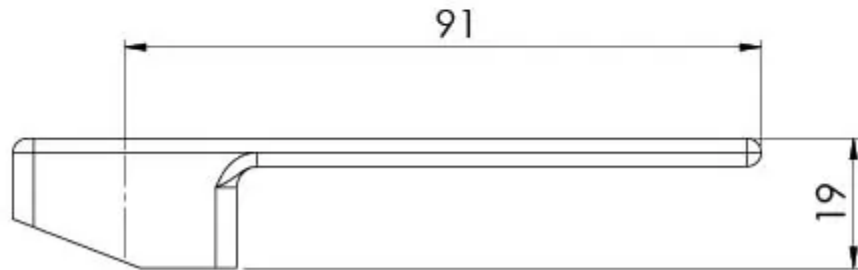

ZIMI

ZIMI SINK MIXER HANDLE ONLY

SPECIFICATIONS

AVAILABLE IN

116-9003-00
Chrome

116-9003-40
Brushed Nickel

116-9003-10
Matte Black

116-9003-81
Cool Grey

116-9003-80
Matte White

116-9003-82
Oatmeal

116-9003-83
Blush Pink

116-9003-84
Sage Green

116-9003-85
Powder Blue

INFORMATION

MAINTENANCE AND CARE:

- All surfaces should be cleaned with mild liquid detergent or soap and water.
- Do not use cream cleaners or citrus based cleaning products, as they are abrasive.
- Use of unsuitable cleaning agents may damage the surface.
- Any damage caused in this way will not be covered by warranty.

Please visit <https://www.phoenixtapware.com.au/warranty> to view the full warranty

While we aim to ensure the specifications shown are correct at time of printing, Phoenix Tapware reserves the right to make modifications without prior notice. Always use the physical product measurements for mark-ups and roughing-in as the line drawing shown may differ from the actual product over time. All measurements are shown in millimetres. Colours may vary from image shown.

Ph: +61 3 9780 4200
26/05/2023
phoenixtapware.com.au