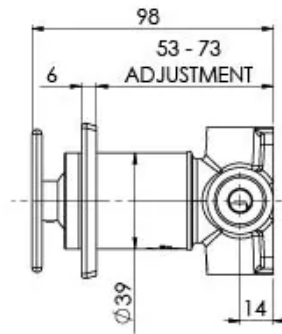

AVAILABLE IN

116-7923-00
Chrome

116-7923-40
Brushed Nickel

116-7923-10
Matte Black

INFORMATION

Temperature Rating
1 - 75°C

Pressure Rating
150 - 500kPa

MAINTENANCE AND CARE:

- All surfaces should be cleaned with mild liquid detergent or soap and water.
- Do not use cream cleaners or citrus based cleaning products, as they are abrasive.
- Use of unsuitable cleaning agents may damage the surface.
- Any damage caused in this way will not be covered by warranty.

Please visit <https://www.phoenixtapware.com.au/warranty> to view the full warranty

While we aim to ensure the specifications shown are correct at time of printing, Phoenix Tapware reserves the right to make modifications without prior notice. Always use the physical product measurements for mark-ups and roughing-in as the line drawing shown may differ from the actual product over time. All measurements are shown in millimetres. Colours may vary from image shown.

Ph: +61 3 9780 4200
26/05/2023
phoenixtapware.com.au