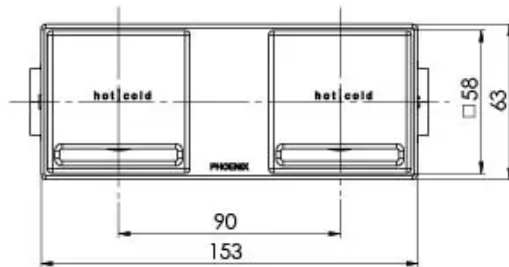

ZIMI

ZIMI TWIN SHOWER / WALL MIXER (HANDLES SOLD SEPARATELY)

SPECIFICATIONS

HANDLES SOLD SEPARATELY

AVAILABLE IN

116-7923-00
Chrome

116-7923-40
Brushed Nickel

116-7923-10
Matte Black

INFORMATION

Temperature Rating
1 - 75°C

Pressure Rating
150 - 500kPa

MAINTENANCE AND CARE:

- All surfaces should be cleaned with mild liquid detergent or soap and water.
- Do not use cream cleaners or citrus based cleaning products, as they are abrasive.
- Use of unsuitable cleaning agents may damage the surface.
- Any damage caused in this way will not be covered by warranty.

Please visit <https://www.phoenixtapware.com.au/warranty> to view the full warranty

While we aim to ensure the specifications shown are correct at time of printing, Phoenix Tapware reserves the right to make modifications without prior notice. Always use the physical product measurements for mark-ups and roughing-in as the line drawing shown may differ from the actual product over time. All measurements are shown in millimetres. Colours may vary from image shown.

Ph: +61 3 9780 4200
26/05/2023
phoenixtapware.com.au