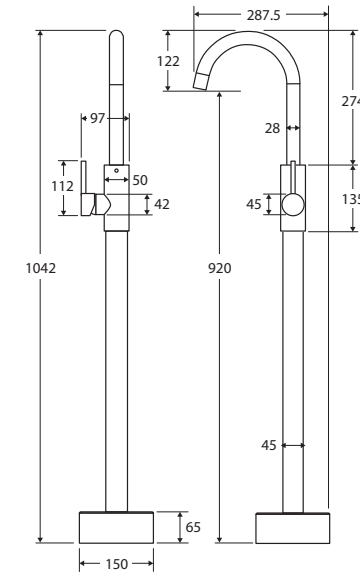

### Features

- Sleek modern design
- Swivel function
- Made from solid brass
- 35 mm cartridge

**Please note:** This product may have a visible Fienza or Watermark logo.

While we aim to ensure specifications are correct at the time of publication, Fienza reserves the right to make modifications without prior notice. Physical colour may vary from image shown. All measurements are shown in millimetres. Always use physical product measurements for mark-ups and roughing-in as the technical drawing may differ from actual product received.