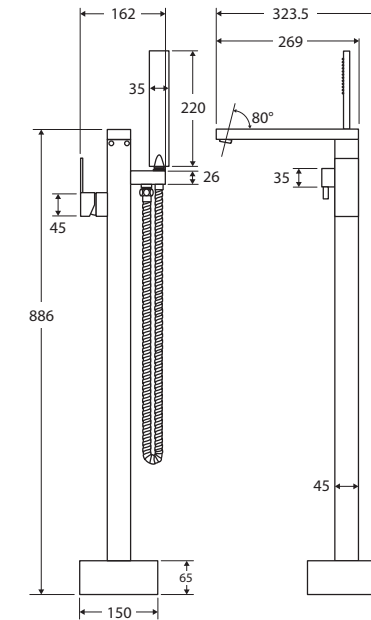

Jet

FLOOR MOUNTED BATH MIXER WITH HAND SHOWER

Features

- Modern square design
- Fixed position
- Includes handheld shower
- Stainless steel flexible shower hose (PVC for matte black model)
- Backflow prevention non-return valve
- Made from solid brass
- Quality European cartridge (35 mm)
- **WELS 3 Star rated, 9L/min**

Please note: This product may have a visible Fienza or Watermark logo.

Available in

Polished Chrome
217113

Electroplated Matte Black
217119

Cleaning & Care

- Regularly clean with mild soapy water using a microfibre cloth.
- In highly polluted or coastal locations, we recommend cleaning 2-3 times per week.
- Do not use harsh detergents, bleach, cream cleaners or citrus based cleaners. These substances are abrasive and will damage the surface.
- Do not use undue pressure and wipe in one direction only.

While we aim to ensure specifications are correct at the time of publication, Fienza reserves the right to make modifications without prior notice. Physical colour may vary from image shown. All measurements are shown in millimetres. Always use physical product measurements for mark-ups and roughing-in as the technical drawing may differ from actual product received.