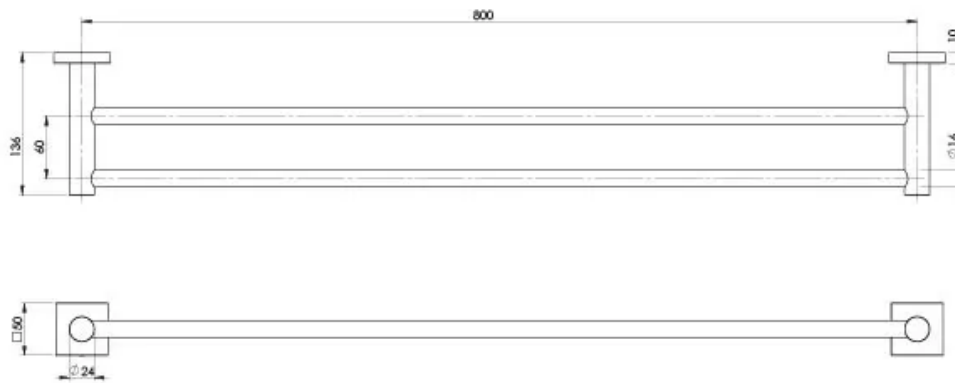

RADII

RADII DOUBLE TOWEL RAIL 800MM SQUARE PLATE

SPECIFICATIONS

AVAILABLE IN

RS812 CHR
Chrome

RS812 BN
Brushed Nickel

RS812 GM
Gun Metal

RS812 MB
Matte Black