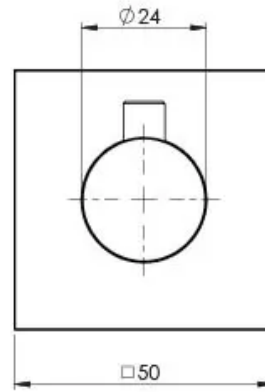

RADII

RADII ROBE HOOK SQUARE PLATE

SPECIFICATIONS

AVAILABLE IN

RS897 CHR
Chrome

RS897 BN
Brushed Nickel

RS897 GM
Gun Metal

RS897 MB
Matte Black