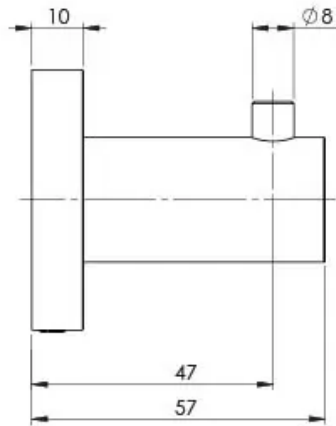

RADII

RADII ROBE HOOK SQUARE PLATE

SPECIFICATIONS

AVAILABLE IN

RS897 CHR
Chrome

RS897 BN
Brushed Nickel

RS897 GM
Gun Metal

RS897 MB
Matte Black