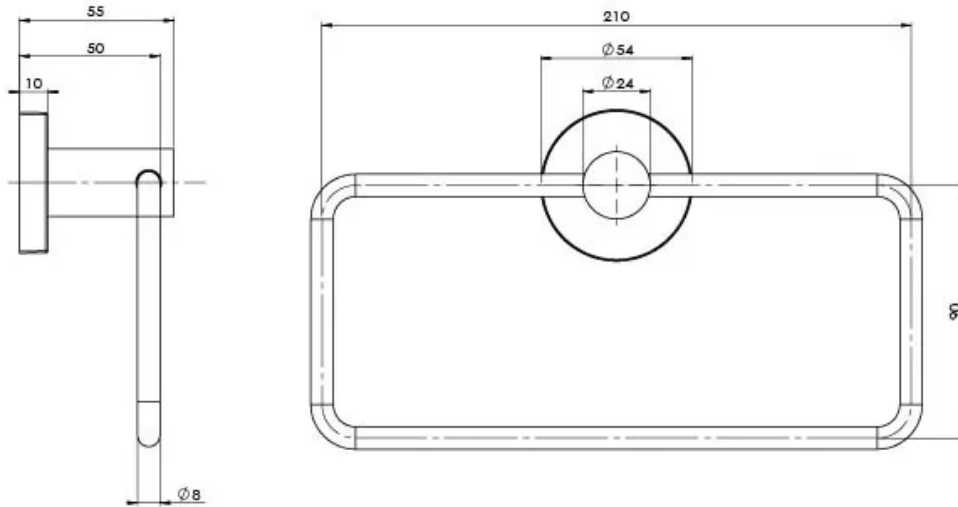

RADII

RADII HAND TOWEL HOLDER ROUND PLATE

SPECIFICATIONS

AVAILABLE IN

RA893 CHR
Chrome

RA893 BN
Brushed Nickel

RA893 GM
Gun Metal

RA893 MB
Matte Black