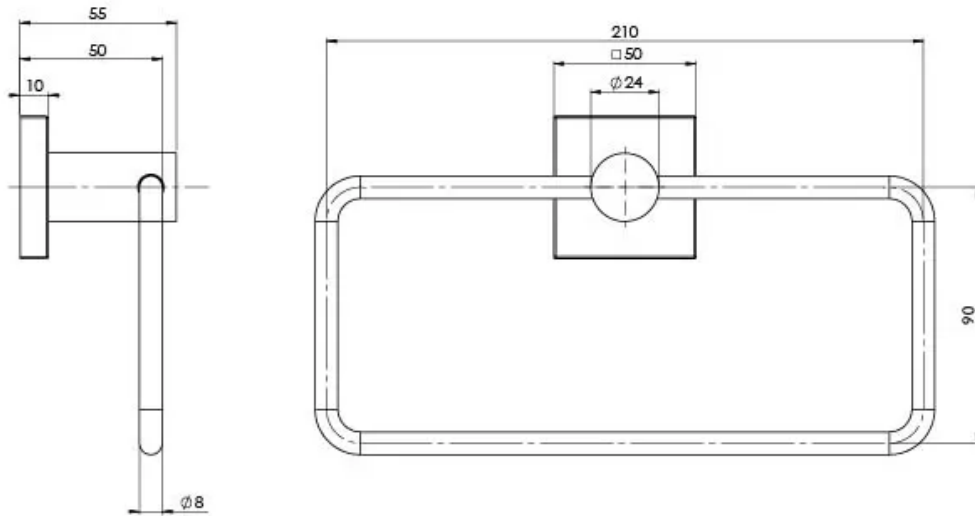

RADII

RADII HAND TOWEL HOLDER SQUARE PLATE

SPECIFICATIONS

AVAILABLE IN

RS893 CHR
Chrome

RS893 BN
Brushed Nickel

RS893 GM
Gun Metal

RS893 MB
Matte Black