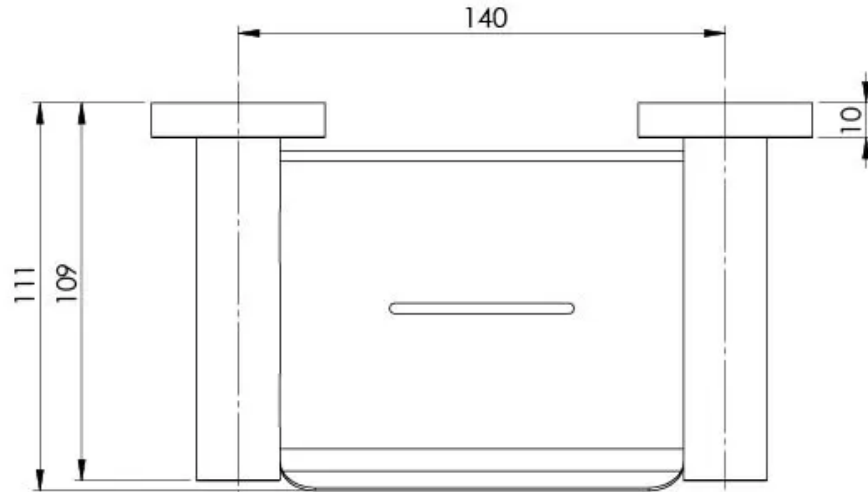

RADII

RADII SOAP DISH SQUARE PLATE

SPECIFICATIONS

AVAILABLE IN

RS895 CHR
Chrome

RS895 BN
Brushed Nickel

RS895 GM
Gun Metal

RS895 MB
Matte Black