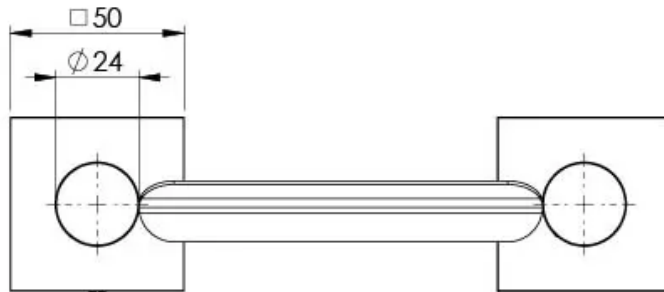

MAINTENANCE AND CARE:

- All surfaces should be cleaned with mild liquid detergent or soap and water.
- Do not use cream cleaners or citrus based cleaning products, as they are abrasive.
- Use of unsuitable cleaning agents may damage the surface.
- Any damage caused in this way will not be covered by warranty.

Please visit <https://www.phoenixtapware.com.au/warranty> to view the full warranty