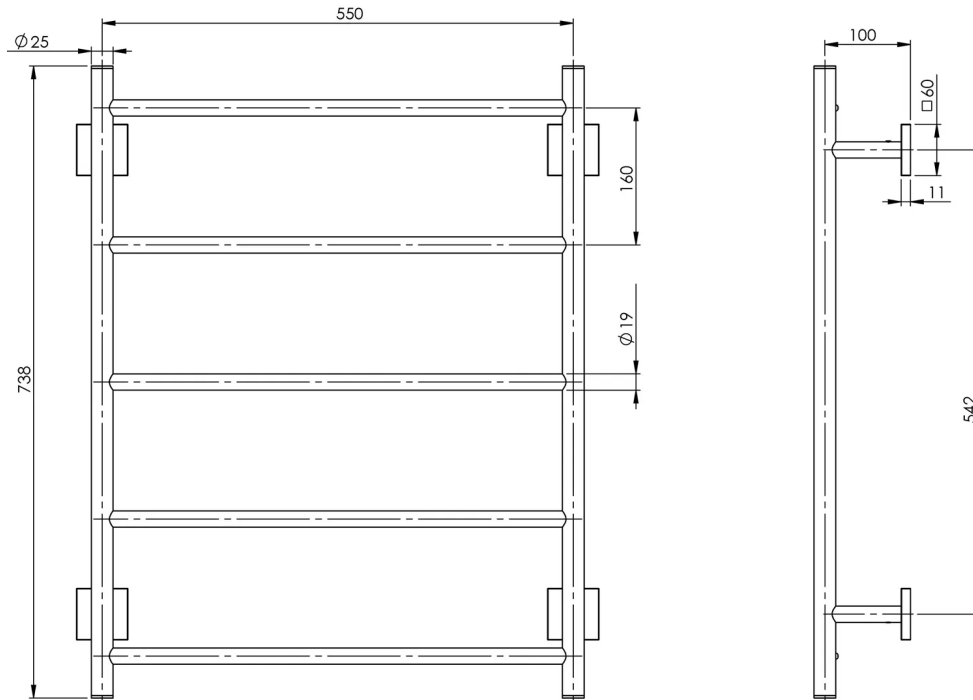

RADII

RADII TOWEL LADDER 550 X 740MM SQUARE PLATE

SPECIFICATIONS

AVAILABLE IN

RS870 CHR
Chrome

RS870 BN
Brushed Nickel

RS870 MB
Matte Black

INFORMATION

Please visit <https://www.phoenixtapware.com.au/warranty> to view the full warranty

While we aim to ensure the specifications shown are correct at time of printing, Phoenix Tapware reserves the right to make modifications without prior notice. Always use the physical product measurements for mark-ups and roughing-in as the line drawing shown may differ from the actual product over time. All measurements are shown in millimetres. Colours may vary from image shown.