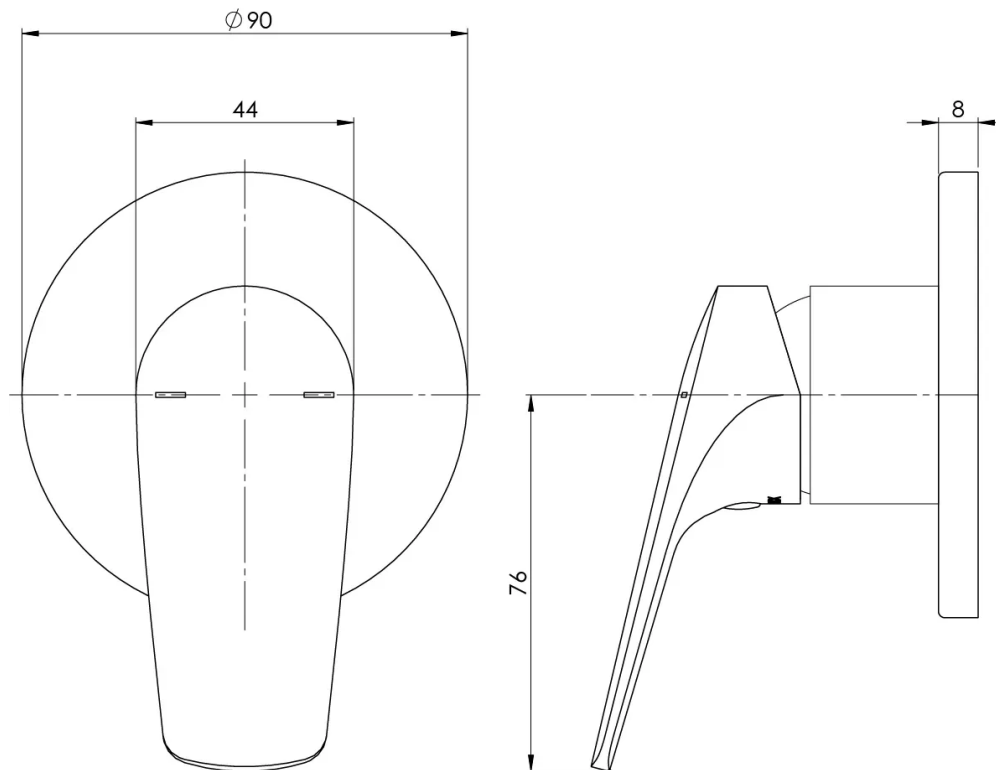

IVY MKII

IVY MKII SHOWER / WALL MIXER TRIM KIT

SPECIFICATIONS

AVAILABLE IN

154-7805-00
Chrome

154-7805-10
Matte Black

INFORMATION

Temperature Rating
1 - 75°C