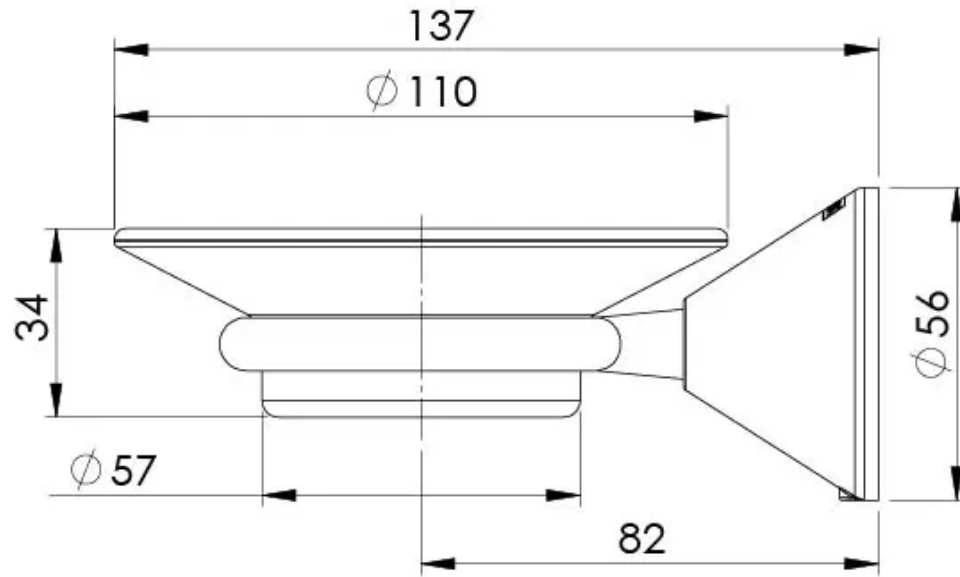

IVY

IVY SOAP DISH

SPECIFICATIONS

AVAILABLE IN

YV895 CHR
Chrome

INFORMATION

MAINTENANCE AND CARE:

- All surfaces should be cleaned with mild liquid detergent or soap and water.
- Do not use cream cleaners or citrus based cleaning products, as they are abrasive.
- Use of unsuitable cleaning agents may damage the surface.
- Any damage caused in this way will not be covered by warranty.

Please visit <https://www.phoenixtapware.com.au/warranty> to view the full warranty

While we aim to ensure the specifications shown are correct at time of printing, Phoenix Tapware reserves the right to make modifications without prior notice. Always use the physical product measurements for mark-ups and roughing-in as the line drawing shown may differ from the actual product over time. All measurements are shown in millimetres. Colours may vary from image shown.

Ph: +61 3 9780 4200
25/05/2023
phoenixtapware.com.au