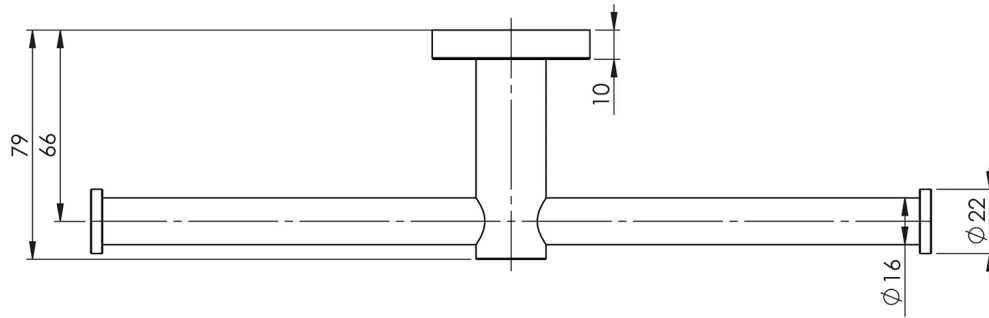

RADII

RADII DOUBLE TOILET ROLL HOLDER ROUND PLATE

SPECIFICATIONS

AVAILABLE IN

RA891 CHR
Chrome

INFORMATION

MAINTENANCE AND CARE:

- All surfaces should be cleaned with mild liquid detergent or soap and water.
- Do not use cream cleaners or citrus based cleaning products, as they are abrasive.
- Use of unsuitable cleaning agents may damage the surface.
- Any damage caused in this way will not be covered by warranty.

Please visit <https://www.phoenixtapware.com.au/warranty> to view the full warranty

While we aim to ensure the specifications shown are correct at time of printing, Phoenix Tapware reserves the right to make modifications without prior notice. Always use the physical product measurements for mark-ups and roughing-in as the line drawing shown may differ from the actual product over time. All measurements are shown in millimetres. Colours may vary from image shown.