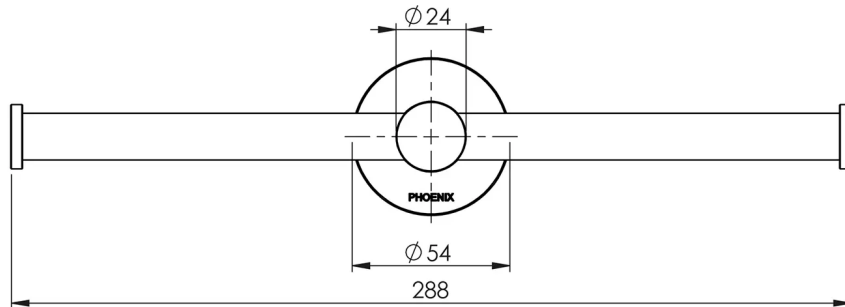

RADII

RADII DOUBLE TOILET ROLL HOLDER ROUND PLATE

SPECIFICATIONS

AVAILABLE IN

RA891 CHR
Chrome

INFORMATION

MAINTENANCE AND CARE:

- All surfaces should be cleaned with mild liquid detergent or soap and water.
- Do not use cream cleaners or citrus based cleaning products, as they are abrasive.
- Use of unsuitable cleaning agents may damage the surface.
- Any damage caused in this way will not be covered by warranty.

Please visit <https://www.phoenixtapware.com.au/warranty> to view the full warranty

While we aim to ensure the specifications shown are correct at time of printing, Phoenix Tapware reserves the right to make modifications without prior notice. Always use the physical product measurements for mark-ups and roughing-in as the line drawing shown may differ from the actual product over time. All measurements are shown in millimetres. Colours may vary from image shown.