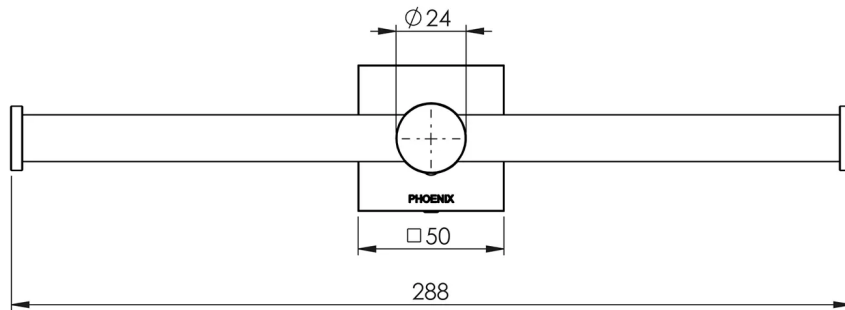

RADII

RADII DOUBLE TOILET ROLL HOLDER SQUARE PLATE

SPECIFICATIONS

AVAILABLE IN

RS891 CHR
Chrome

INFORMATION

MAINTENANCE AND CARE:

- All surfaces should be cleaned with mild liquid detergent or soap and water.
- Do not use cream cleaners or citrus based cleaning products, as they are abrasive.
- Use of unsuitable cleaning agents may damage the surface.
- Any damage caused in this way will not be covered by warranty.

Please visit <https://www.phoenixtapware.com.au/warranty> to view the full warranty

While we aim to ensure the specifications shown are correct at time of printing, Phoenix Tapware reserves the right to make modifications without prior notice. Always use the physical product measurements for mark-ups and roughing-in as the line drawing shown may differ from the actual product over time. All measurements are shown in millimetres. Colours may vary from image shown.