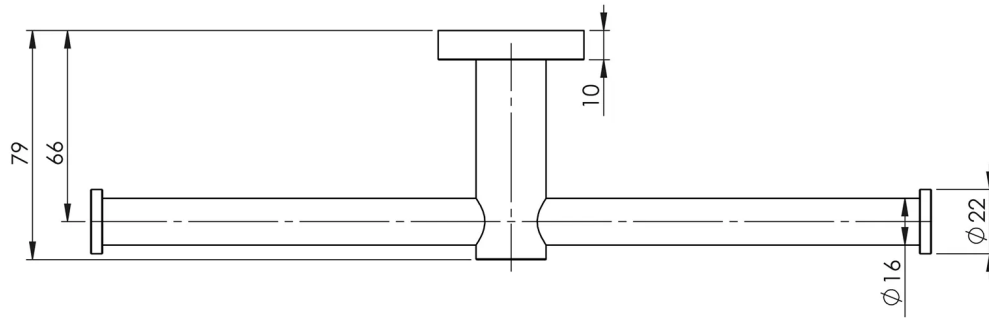

RADII

RADII DOUBLE TOILET ROLL HOLDER SQUARE PLATE

SPECIFICATIONS

AVAILABLE IN

RS891 CHR
Chrome

INFORMATION

MAINTENANCE AND CARE:

- All surfaces should be cleaned with mild liquid detergent or soap and water.
- Do not use cream cleaners or citrus based cleaning products, as they are abrasive.
- Use of unsuitable cleaning agents may damage the surface.
- Any damage caused in this way will not be covered by warranty.

Please visit <https://www.phoenixtapware.com.au/warranty> to view the full warranty

While we aim to ensure the specifications shown are correct at time of printing, Phoenix Tapware reserves the right to make modifications without prior notice. Always use the physical product measurements for mark-ups and roughing-in as the line drawing shown may differ from the actual product over time. All measurements are shown in millimetres. Colours may vary from image shown.