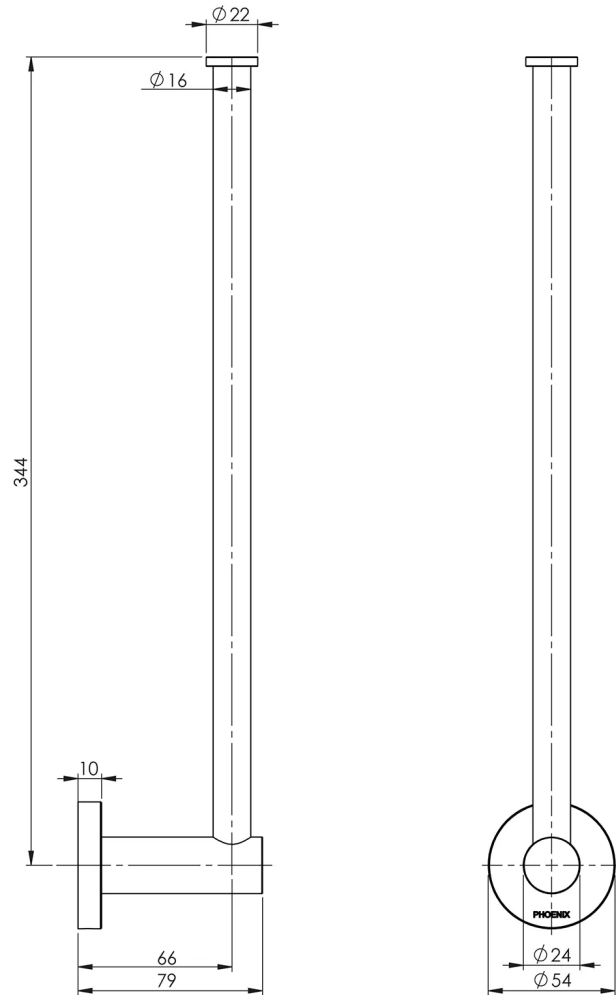

RADII

RADII SPARE TOILET ROLL HOLDER ROUND PLATE

SPECIFICATIONS

AVAILABLE IN

RA898 CHR
Chrome

INFORMATION

MAINTENANCE AND CARE:

- All surfaces should be cleaned with mild liquid detergent or soap and water.
- Do not use cream cleaners or citrus based cleaning products, as they are abrasive.
- Use of unsuitable cleaning agents may damage the surface.
- Any damage caused in this way will not be covered by warranty.

Please visit <https://www.phoenixtapware.com.au/warranty> to view the full warranty

While we aim to ensure the specifications shown are correct at time of printing, Phoenix Tapware reserves the right to make modifications without prior notice. Always use the physical product measurements for mark-ups and roughing-in as the line drawing shown may differ from the actual product over time. All measurements are shown in millimetres. Colours may vary from image shown.