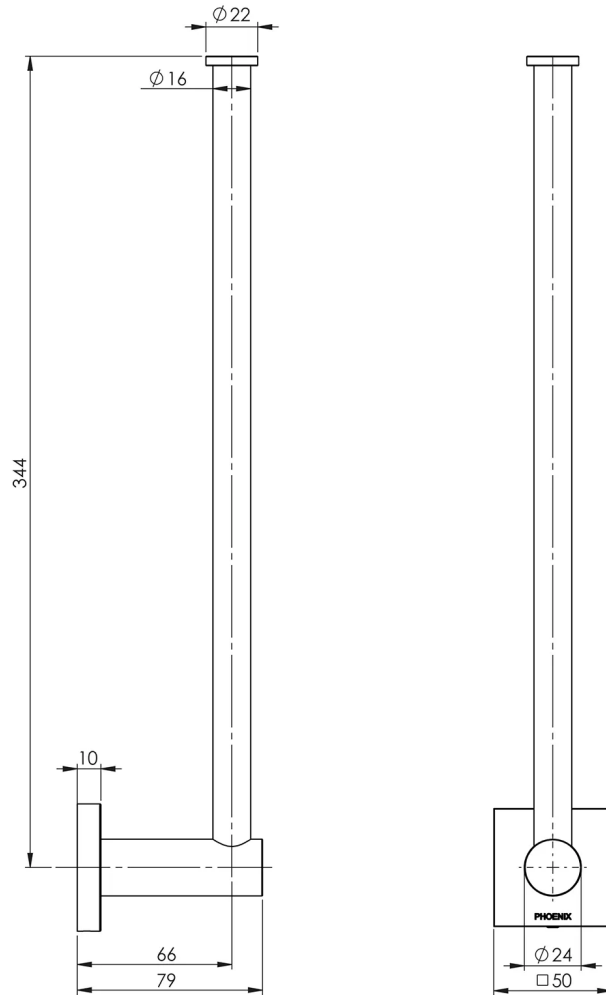

RADII

RADII SPARE TOILET ROLL HOLDER SQUARE PLATE

SPECIFICATIONS

AVAILABLE IN

RS898 CHR
Chrome

INFORMATION

MAINTENANCE AND CARE:

- All surfaces should be cleaned with mild liquid detergent or soap and water.
- Do not use cream cleaners or citrus based cleaning products, as they are abrasive.
- Use of unsuitable cleaning agents may damage the surface.
- Any damage caused in this way will not be covered by warranty.

Please visit <https://www.phoenixtapware.com.au/warranty> to view the full warranty

While we aim to ensure the specifications shown are correct at time of printing, Phoenix Tapware reserves the right to make modifications without prior notice. Always use the physical product measurements for mark-ups and roughing-in as the line drawing shown may differ from the actual product over time. All measurements are shown in millimetres. Colours may vary from image shown.

Ph: +61 3 9780 4200
25/05/2023
phoenixtapware.com.au