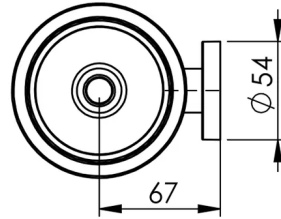

RADII

RADII TOILET BRUSH & HOLDER ROUND

SPECIFICATIONS

AVAILABLE IN

RA50800C
Chrome

INFORMATION

MAINTENANCE AND CARE:

- All surfaces should be cleaned with mild liquid detergent or soap and water.
- Do not use cream cleaners or citrus based cleaning products, as they are abrasive.
- Use of unsuitable cleaning agents may damage the surface.
- Any damage caused in this way will not be covered by warranty.