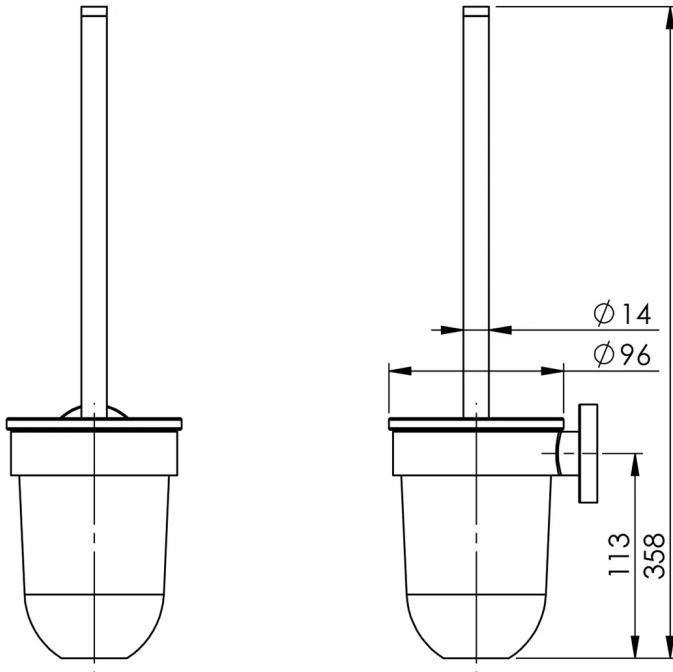

RADII

RADII TOILET BRUSH & HOLDER ROUND

SPECIFICATIONS

AVAILABLE IN

RA50800C
Chrome

INFORMATION

MAINTENANCE AND CARE:

- All surfaces should be cleaned with mild liquid detergent or soap and water.
- Do not use cream cleaners or citrus based cleaning products, as they are abrasive.
- Use of unsuitable cleaning agents may damage the surface.
- Any damage caused in this way will not be covered by warranty.