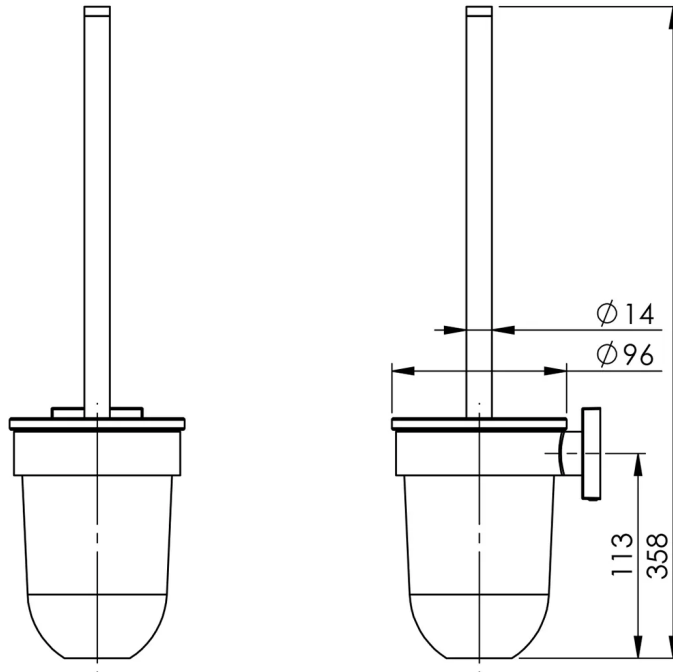

RADII

RADII TOILET BRUSH & HOLDER SQUARE

SPECIFICATIONS

AVAILABLE IN

RS50800C
Chrome

INFORMATION

MAINTENANCE AND CARE:

- All surfaces should be cleaned with mild liquid detergent or soap and water.
- Do not use cream cleaners or citrus based cleaning products, as they are abrasive.
- Use of unsuitable cleaning agents may damage the surface.
- Any damage caused in this way will not be covered by warranty.