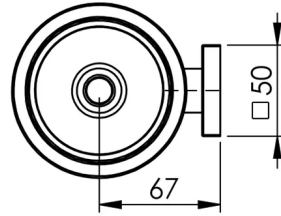

RADII

RADII TOILET BRUSH & HOLDER SQUARE

SPECIFICATIONS

AVAILABLE IN

RS50800C
Chrome

INFORMATION

MAINTENANCE AND CARE:

- All surfaces should be cleaned with mild liquid detergent or soap and water.
- Do not use cream cleaners or citrus based cleaning products, as they are abrasive.
- Use of unsuitable cleaning agents may damage the surface.
- Any damage caused in this way will not be covered by warranty.