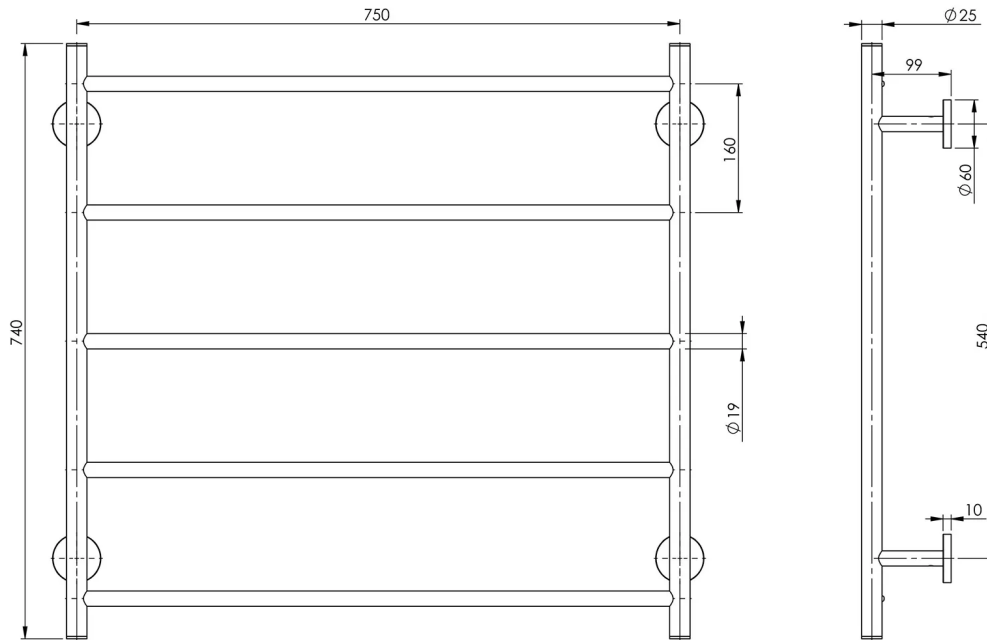

RADII

RADII TOWEL LADDER 750 X 740MM ROUND PLATE

SPECIFICATIONS

AVAILABLE IN

RA871 CHR
Chrome

INFORMATION

MAINTENANCE AND CARE:

- All surfaces should be cleaned with mild liquid detergent or soap and water.
- Do not use cream cleaners or citrus based cleaning products, as they are abrasive.
- Use of unsuitable cleaning agents may damage the surface.
- Any damage caused in this way will not be covered by warranty.

Please visit <https://www.phoenixtapware.com.au/warranty> to view the full warranty

While we aim to ensure the specifications shown are correct at time of printing, Phoenix Tapware reserves the right to make modifications without prior notice. Always use the physical product measurements for mark-ups and roughing-in as the line drawing shown may differ from the actual product over time. All measurements are shown in millimetres. Colours may vary from image shown.