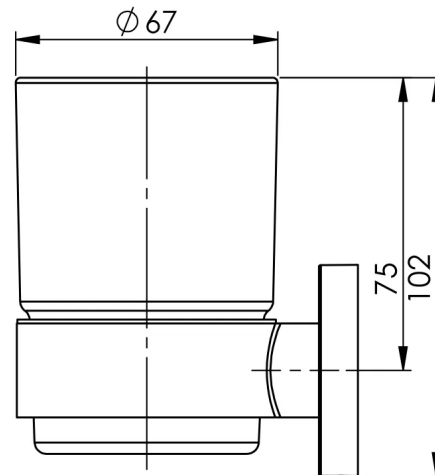

RADII

RADII TUMBLER & HOLDER ROUND

SPECIFICATIONS

AVAILABLE IN

RA50700C
Chrome

INFORMATION

MAINTENANCE AND CARE:

- All surfaces should be cleaned with mild liquid detergent or soap and water.
- Do not use cream cleaners or citrus based cleaning products, as they are abrasive.
- Use of unsuitable cleaning agents may damage the surface.
- Any damage caused in this way will not be covered by warranty.