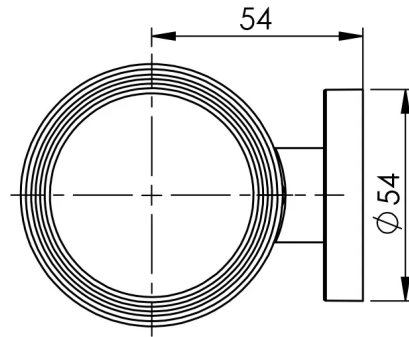

RADII

RADII TUMBLER & HOLDER ROUND

SPECIFICATIONS

AVAILABLE IN

RA50700C
Chrome

INFORMATION

MAINTENANCE AND CARE:

- All surfaces should be cleaned with mild liquid detergent or soap and water.
- Do not use cream cleaners or citrus based cleaning products, as they are abrasive.
- Use of unsuitable cleaning agents may damage the surface.
- Any damage caused in this way will not be covered by warranty.