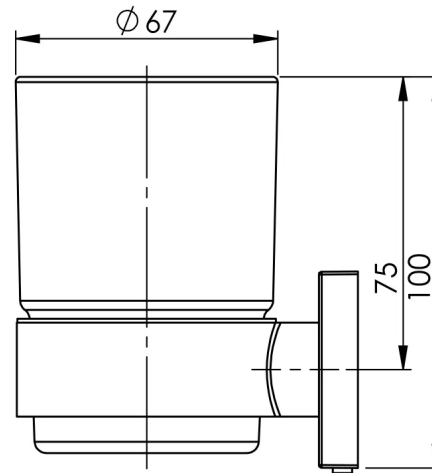

RADII

RADII TUMBLER & HOLDER SQUARE

SPECIFICATIONS

AVAILABLE IN

RS50700C
Chrome

INFORMATION

MAINTENANCE AND CARE:

- All surfaces should be cleaned with mild liquid detergent or soap and water.
- Do not use cream cleaners or citrus based cleaning products, as they are abrasive.
- Use of unsuitable cleaning agents may damage the surface.
- Any damage caused in this way will not be covered by warranty.