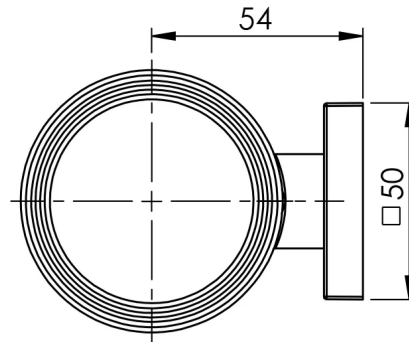

RADII

RADII TUMBLER & HOLDER SQUARE

SPECIFICATIONS

AVAILABLE IN

RS50700C
Chrome

INFORMATION

MAINTENANCE AND CARE:

- All surfaces should be cleaned with mild liquid detergent or soap and water.
- Do not use cream cleaners or citrus based cleaning products, as they are abrasive.
- Use of unsuitable cleaning agents may damage the surface.
- Any damage caused in this way will not be covered by warranty.