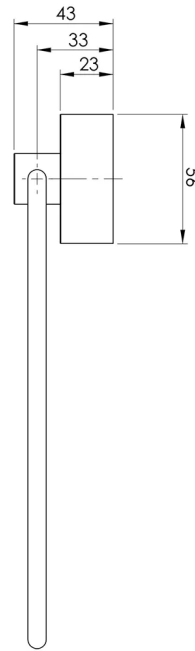

VIVID

VIVID HAND TOWEL HOLDER

SPECIFICATIONS

AVAILABLE IN

VA893 CHR
Chrome

INFORMATION

MAINTENANCE AND CARE:

- All surfaces should be cleaned with mild liquid detergent or soap and water.
- Do not use cream cleaners or citrus based cleaning products, as they are abrasive.
- Use of unsuitable cleaning agents may damage the surface.
- Any damage caused in this way will not be covered by warranty.