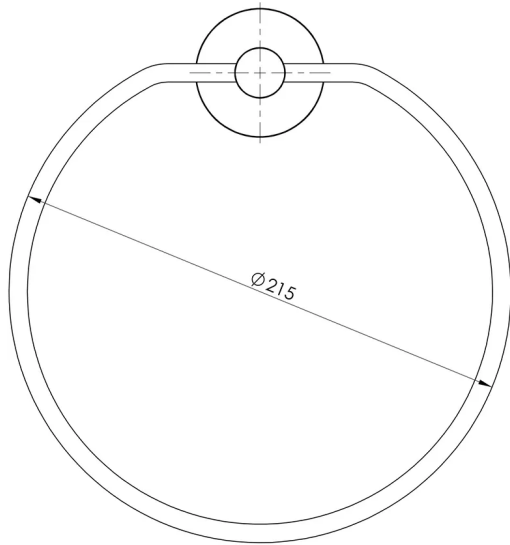

VIVID

VIVID HAND TOWEL HOLDER

SPECIFICATIONS

AVAILABLE IN

VA893 CHR
Chrome

INFORMATION

MAINTENANCE AND CARE:

- All surfaces should be cleaned with mild liquid detergent or soap and water.
- Do not use cream cleaners or citrus based cleaning products, as they are abrasive.
- Use of unsuitable cleaning agents may damage the surface.
- Any damage caused in this way will not be covered by warranty.