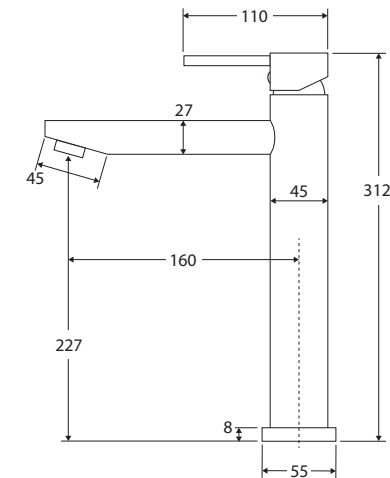

Isabella TALL BASIN MIXER

Features

- Sleek modern design
- Fixed position
- Made from solid brass
- 35 mm cartridge
- PEX split-resistant flexible hoses
- **WELS 5 Star rated, 5L/min**

Please note: This product may have a visible Fienza or Watermark logo.

While we aim to ensure specifications are correct at the time of publication, Fienza reserves the right to make modifications without prior notice. Physical colour may vary from image shown. All measurements are shown in millimetres. Always use physical product measurements for mark-ups and roughing-in as the technical drawing may differ from actual product received.