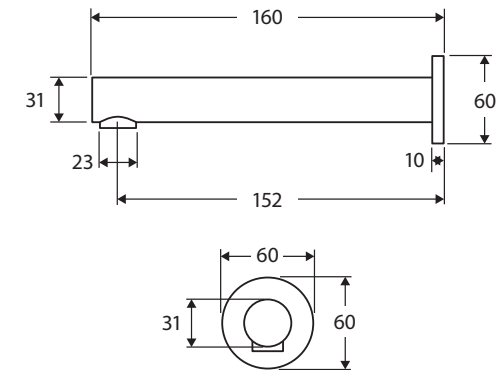

Michelle

BATH OUTLET, 160MM

Features

- Wall mounted, fixed position
- Fitted with aerator
- Made from solid brass
- Female 1/2" BSPP inlet
- WELS rating not required

Available in

Chrome
SP8021160

Cleaning & Care

While we aim to ensure specifications are correct at the time of publication, Fienza reserves the right to make modifications without prior notice. Physical colour may vary from image shown. All measurements are shown in millimetres. Always use physical product measurements for mark-ups and roughing-in as the technical drawing may differ from actual product received.