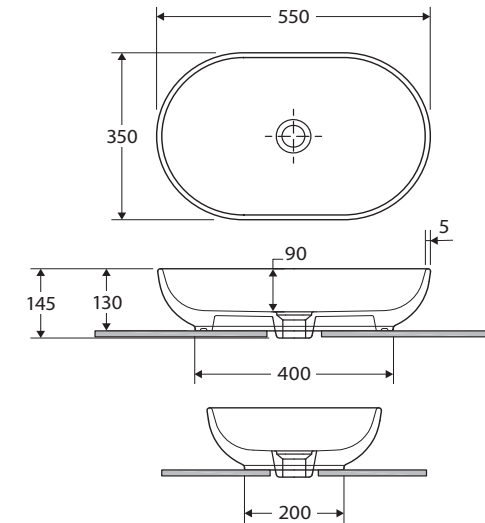

# RAK Feeling Oval ABOVE COUNTER BASIN

## Features

- 5 mm slim edge
- Fully vitreous china
- No tap hole or overflow
- Requires 32 mm waste without overflow (not included)
- Capacity: 8.5 litres
- Weight: 9kg

While we aim to ensure specifications are correct at the time of publication, Fienza reserves the right to make modifications without prior notice. Physical colour may vary from image shown. All measurements are shown in millimetres. For ceramic products, please allow +/- 10 mm tolerance for manufacturing variance. Always use physical product measurements for mark-ups and roughing-in as the technical drawing may differ from actual product received.