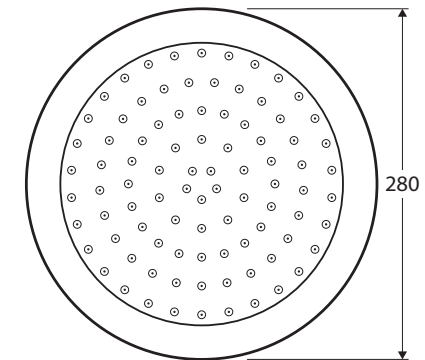

# Soffito Round CEILING MOUNTED SHOWER

## Features

- Overhead rain shower
- Installed flush to ceiling
- Polished chrome finish
- Made from stainless steel
- Female ½" BSP inlet
- **WELS 3 Star rated, 9L/min**