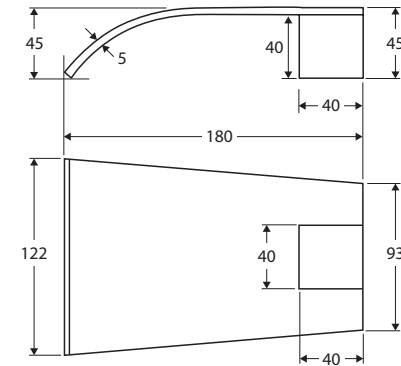

### Features

- Waterfall style
- Wall mounted, fixed position
- Push-fit installation
- Made from 304 stainless steel
- Female ½" BSPP inlet
- WELS rating not required